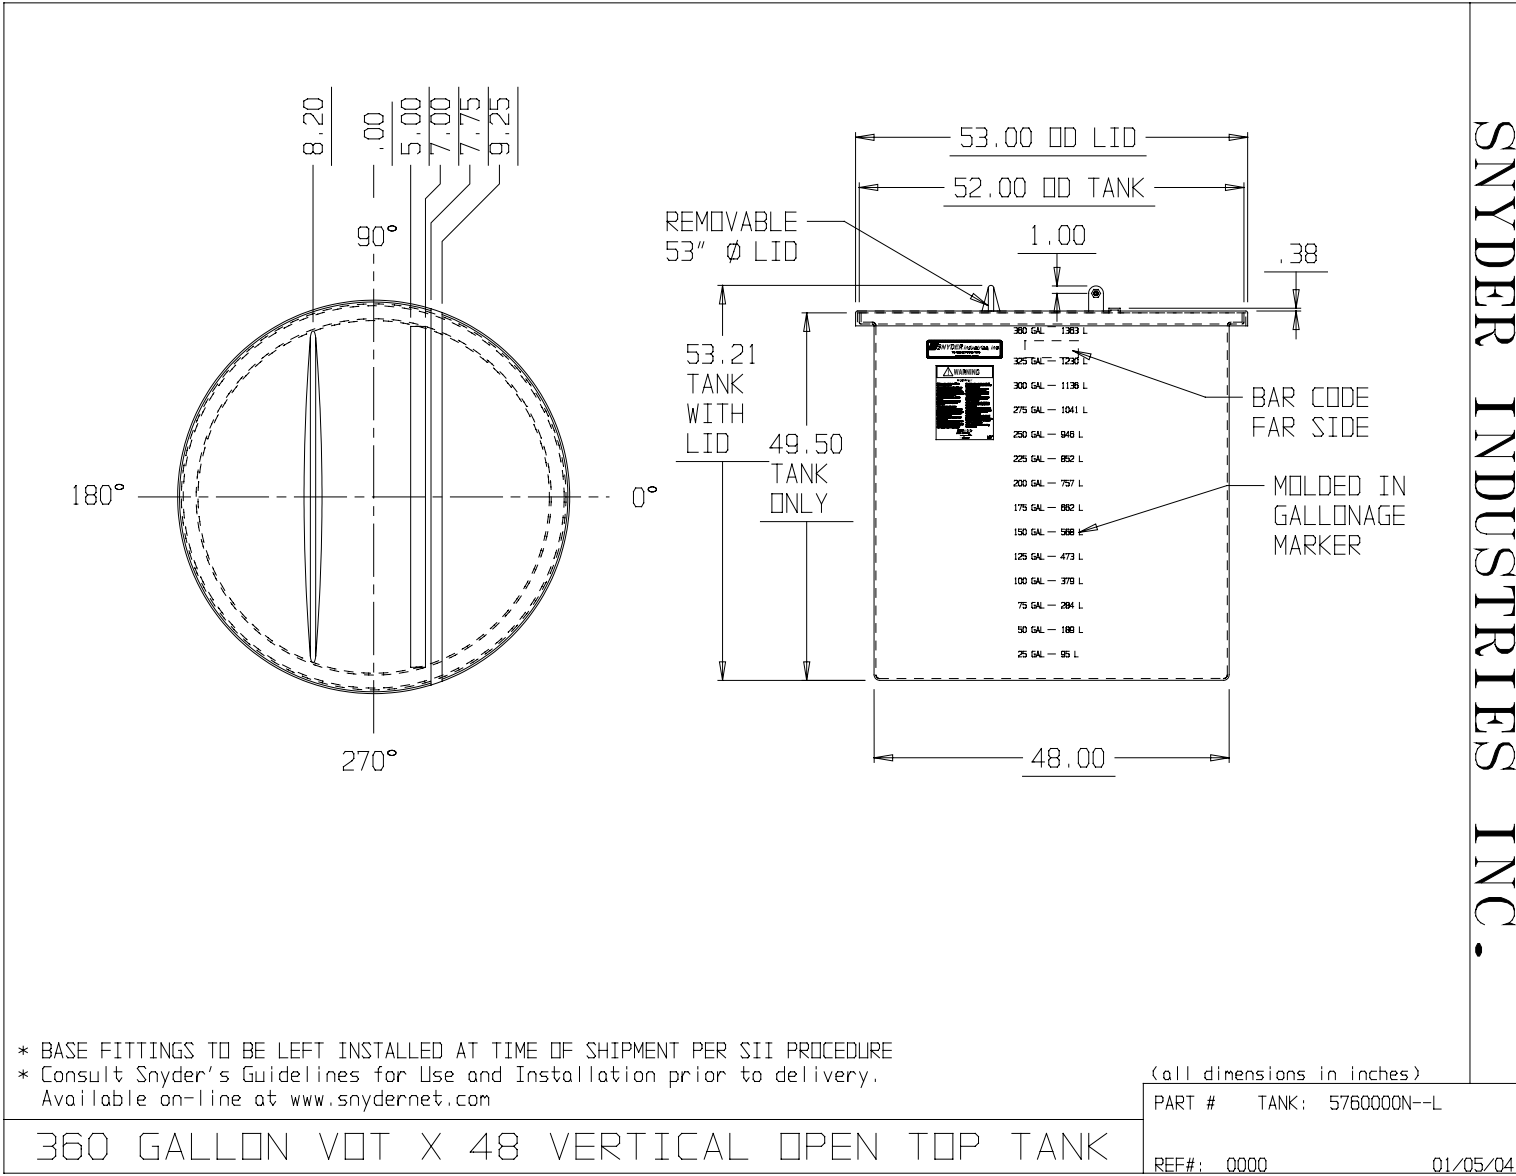

if it flows,
we go with it

1.800.665.4499
barrplastics.com

* BASE FITTINGS TO BE LEFT INSTALLED AT TIME OF SHIPMENT PER SII PROCEDURE
 * Consult Snyder's Guidelines for Use and Installation prior to delivery.
 Available on-line at www.snydernet.com

360 GALLON VOT X 48 VERTICAL OPEN TOP TANK