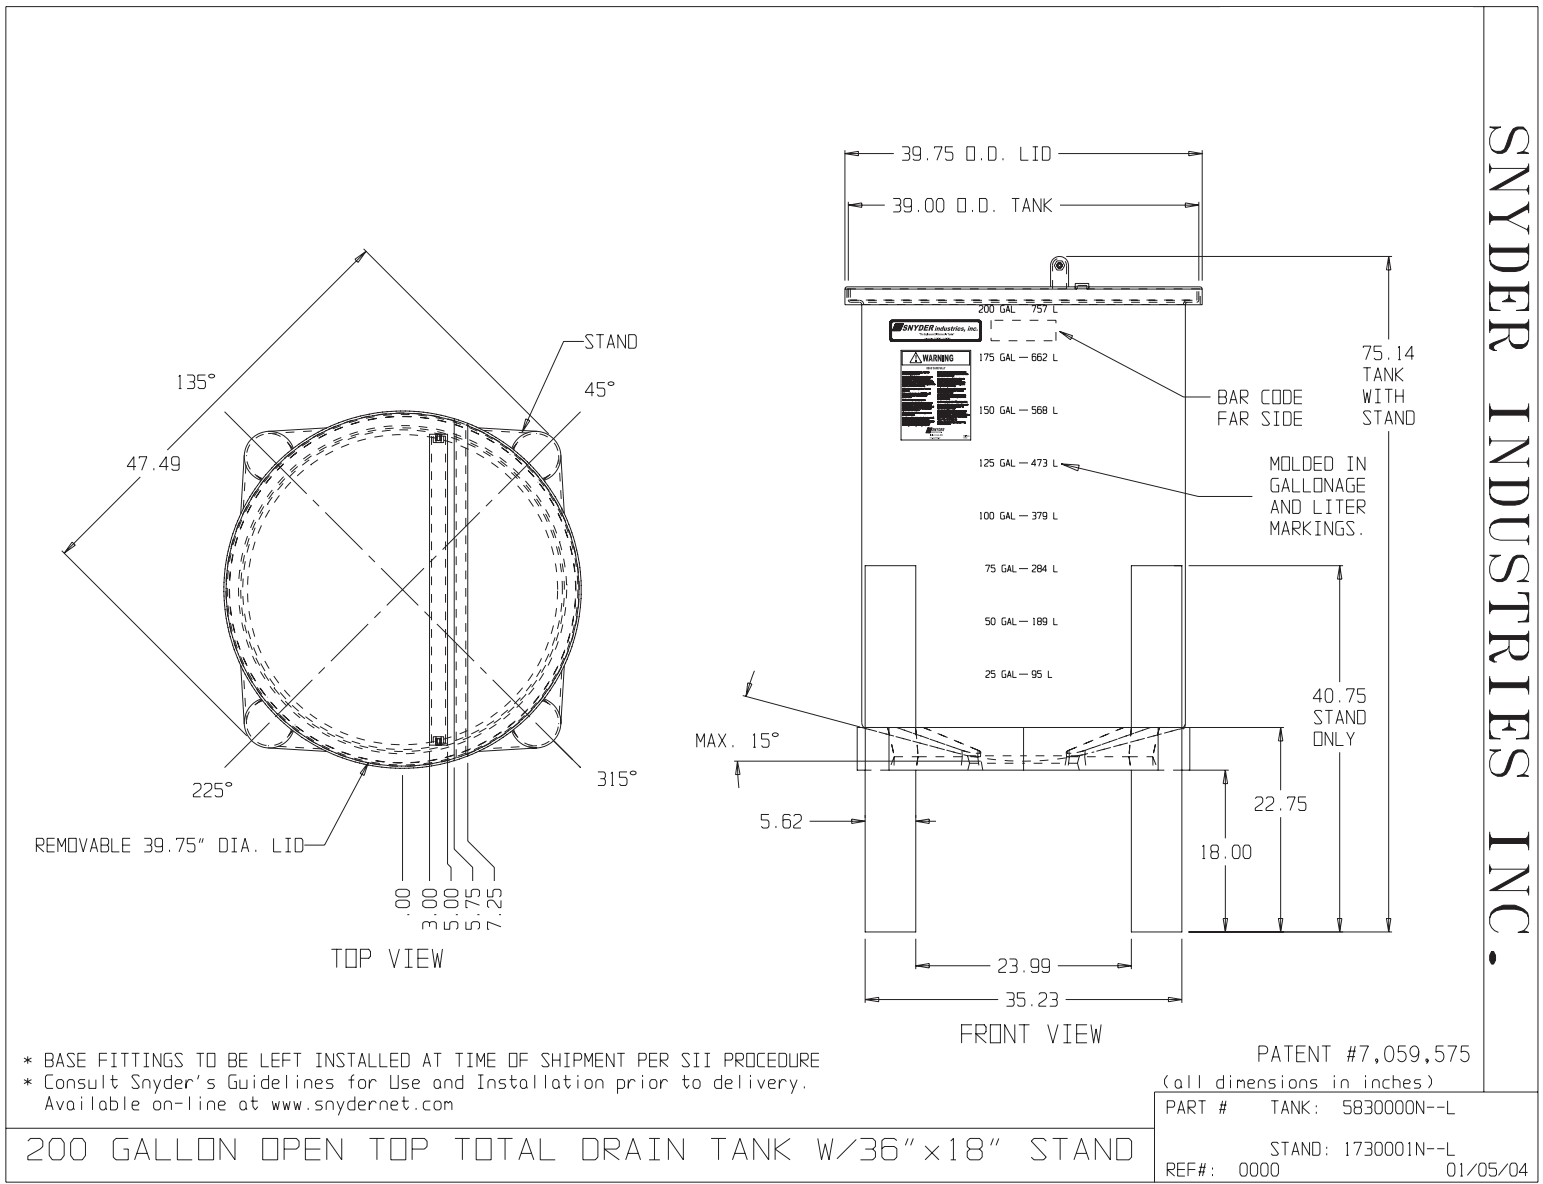

if it flows,  
we go with it

1.800.665.4499  
barrplastics.com

\* BASE FITTINGS TO BE LEFT INSTALLED AT TIME OF SHIPMENT PER SII PROCEDURE  
 \* Consult Snyder's Guidelines for Use and Installation prior to delivery.  
 Available on-line at [www.snydernet.com](http://www.snydernet.com)