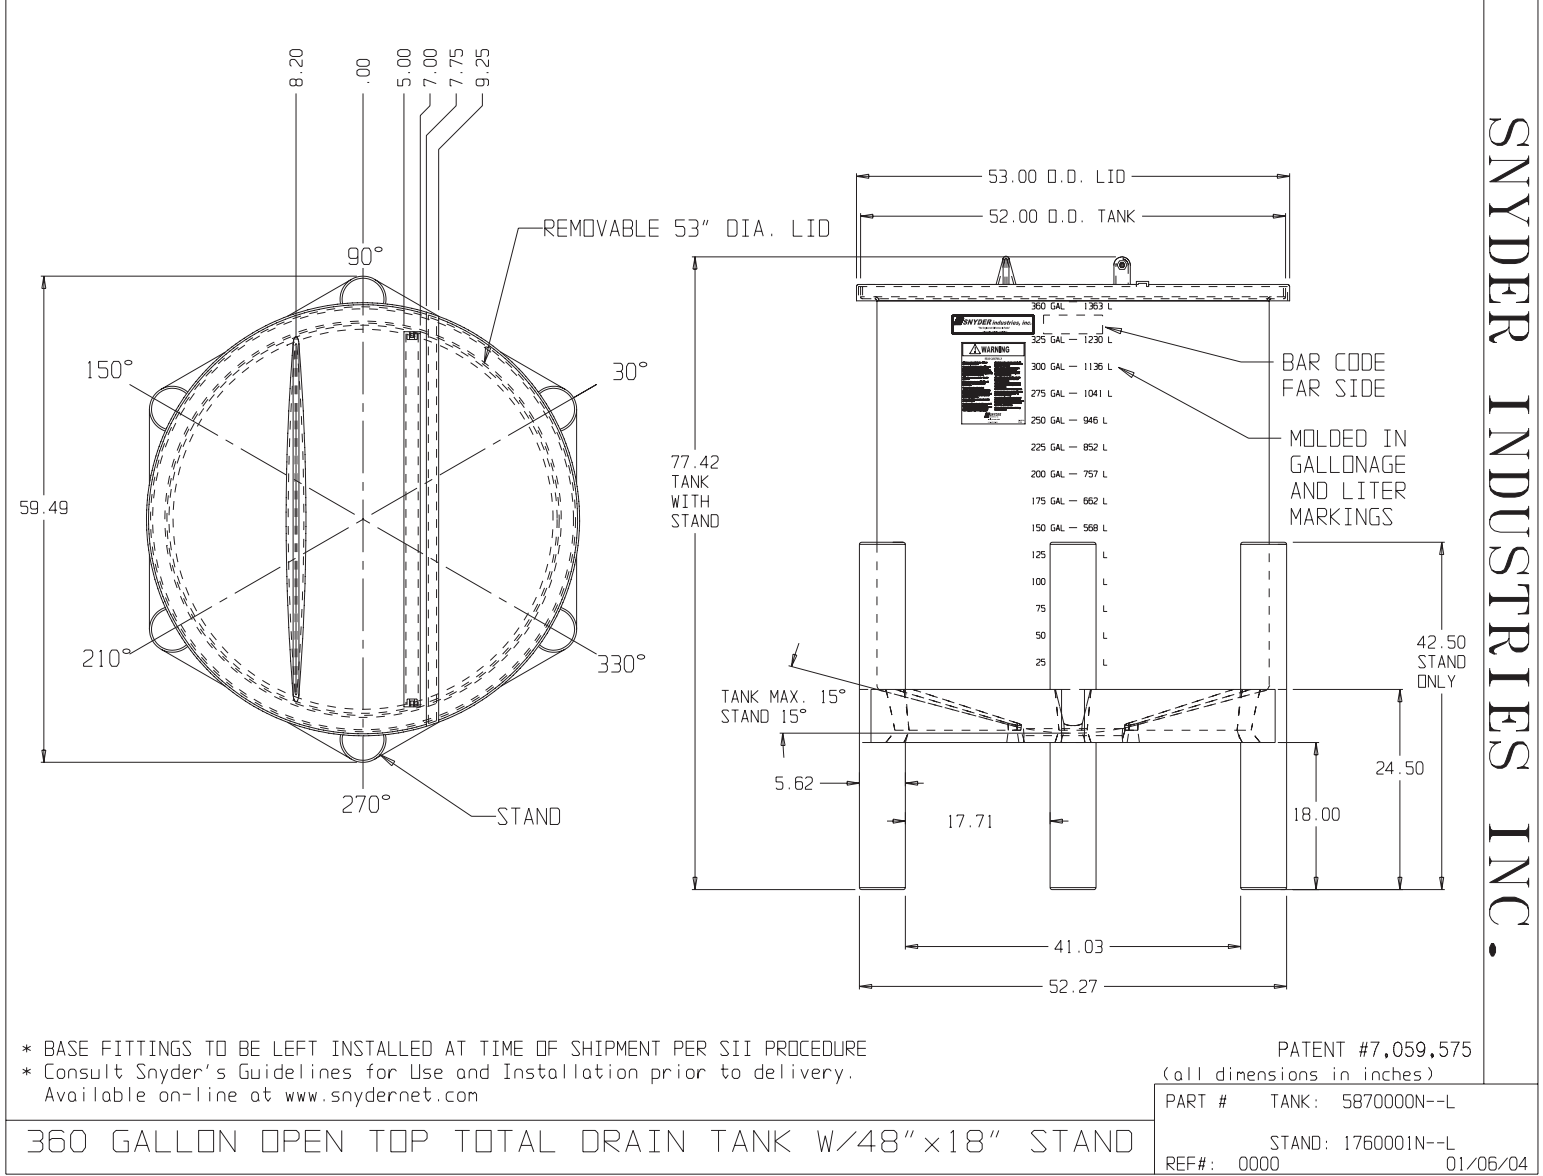

if it flows,  
we go with it

1.800.665.4499  
barrplastics.com

SNYDER INDUSTRIES INC.

\* BASE FITTINGS TO BE LEFT INSTALLED AT TIME OF SHIPMENT PER SII PROCEDURE  
\* Consult Snyder's Guidelines for Use and Installation prior to delivery.  
Available on-line at [www.snydernet.com](http://www.snydernet.com)