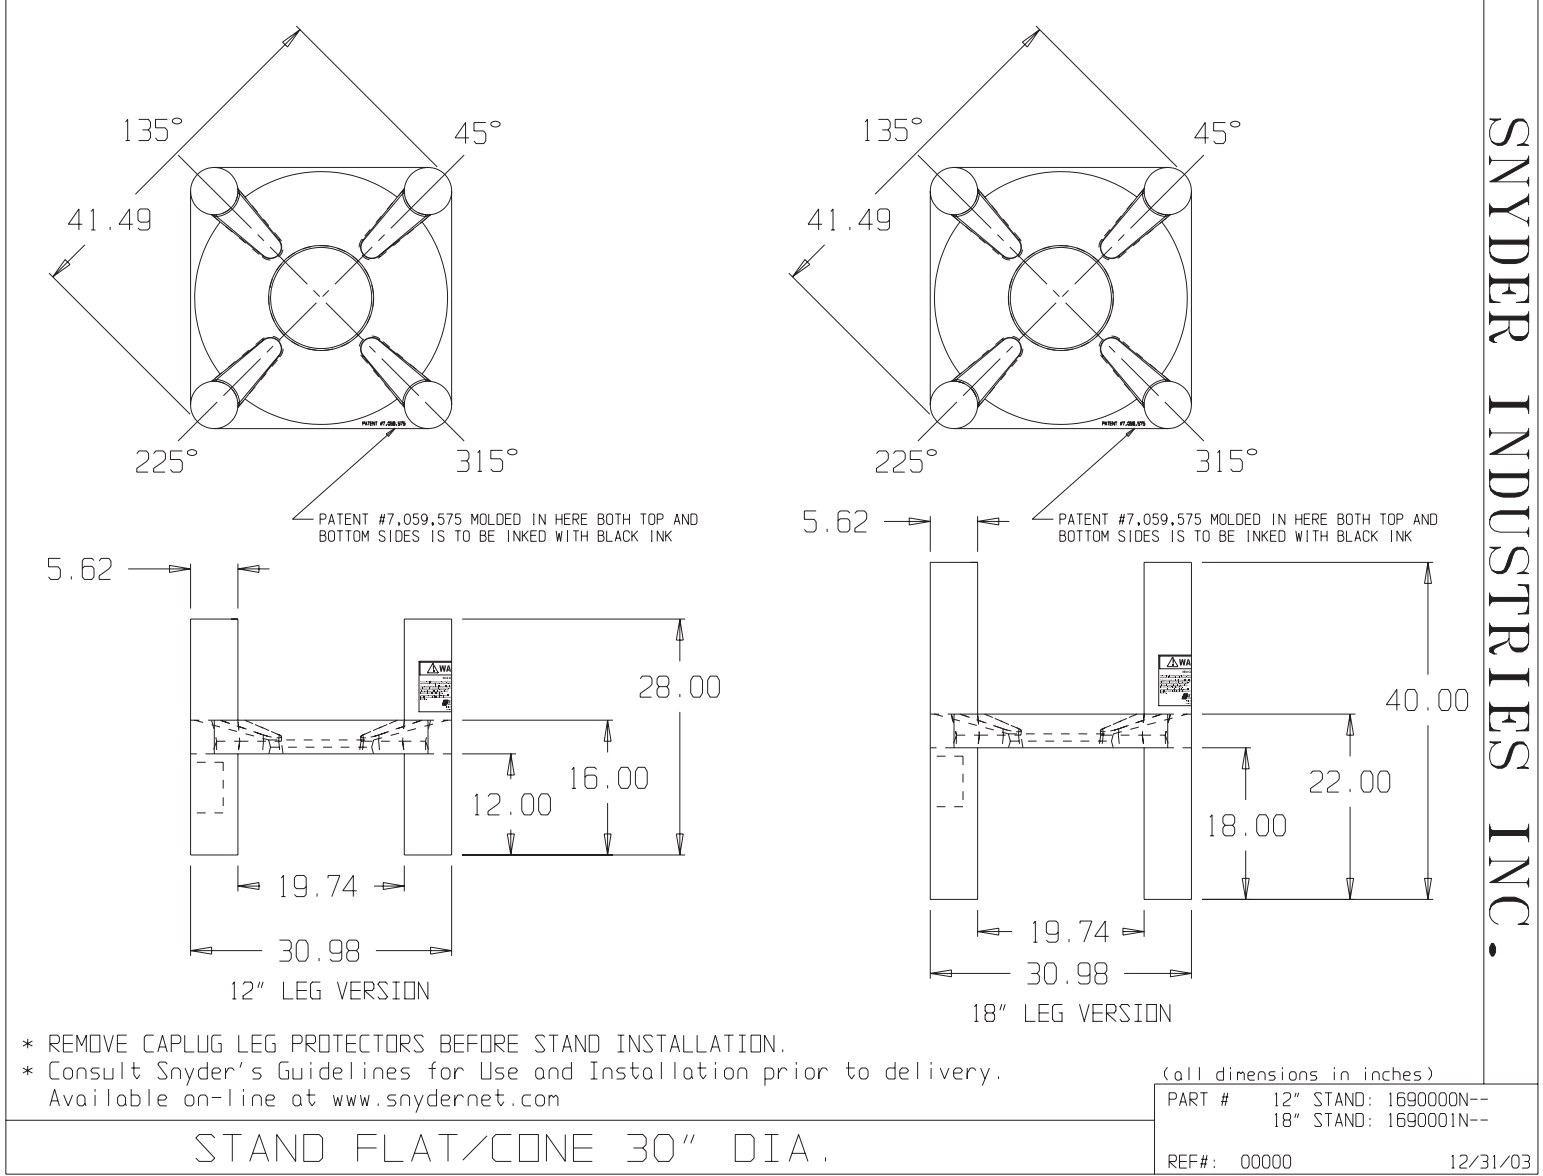

if it flows,
we go with it

1.800.665.4499
barrplastics.com

* REMOVE CAPPLUG LEG PROTECTORS BEFORE STAND INSTALLATION.
 * Consult Snyder's Guidelines for Use and Installation prior to delivery.
 Available on-line at www.snydernet.com