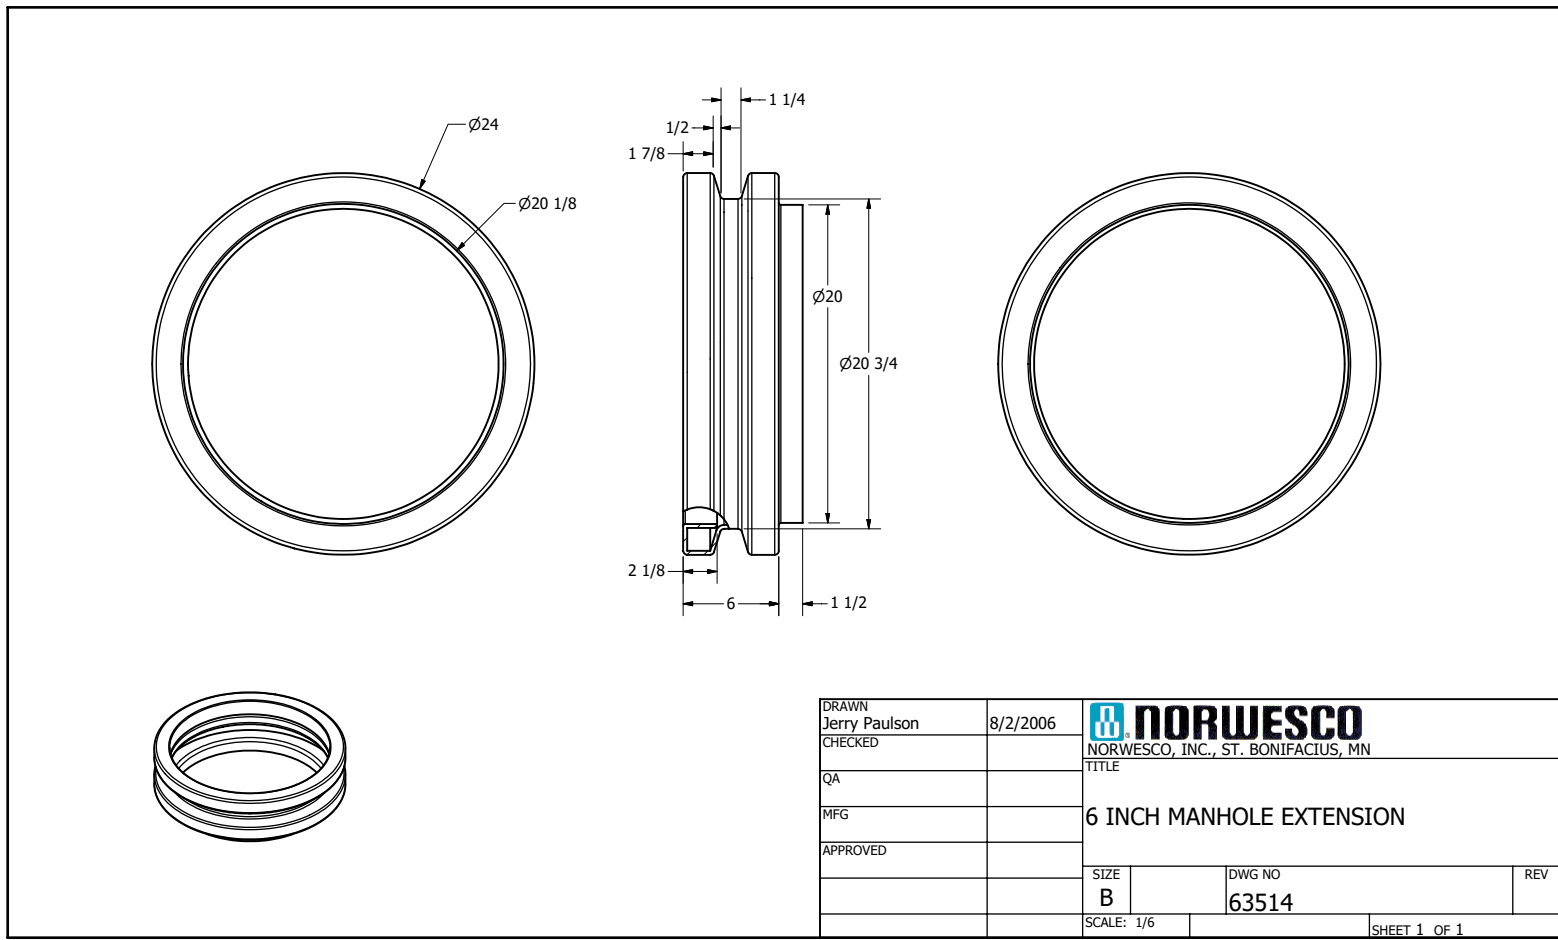

if it flows,
we go with it

1.800.665.4499
barrplastics.com

DRAWN Jerry Paulson	8/2/2006	NORWESCO NORWESCO, INC., ST. BONIFACIUS, MN	
CHECKED		TITLE	
QA		6 INCH MANHOLE EXTENSION	
MFG			
APPROVED			
		SIZE B	DWG NO 63514
		SCALE: 1/6	REV
		SHEET 1 OF 1	