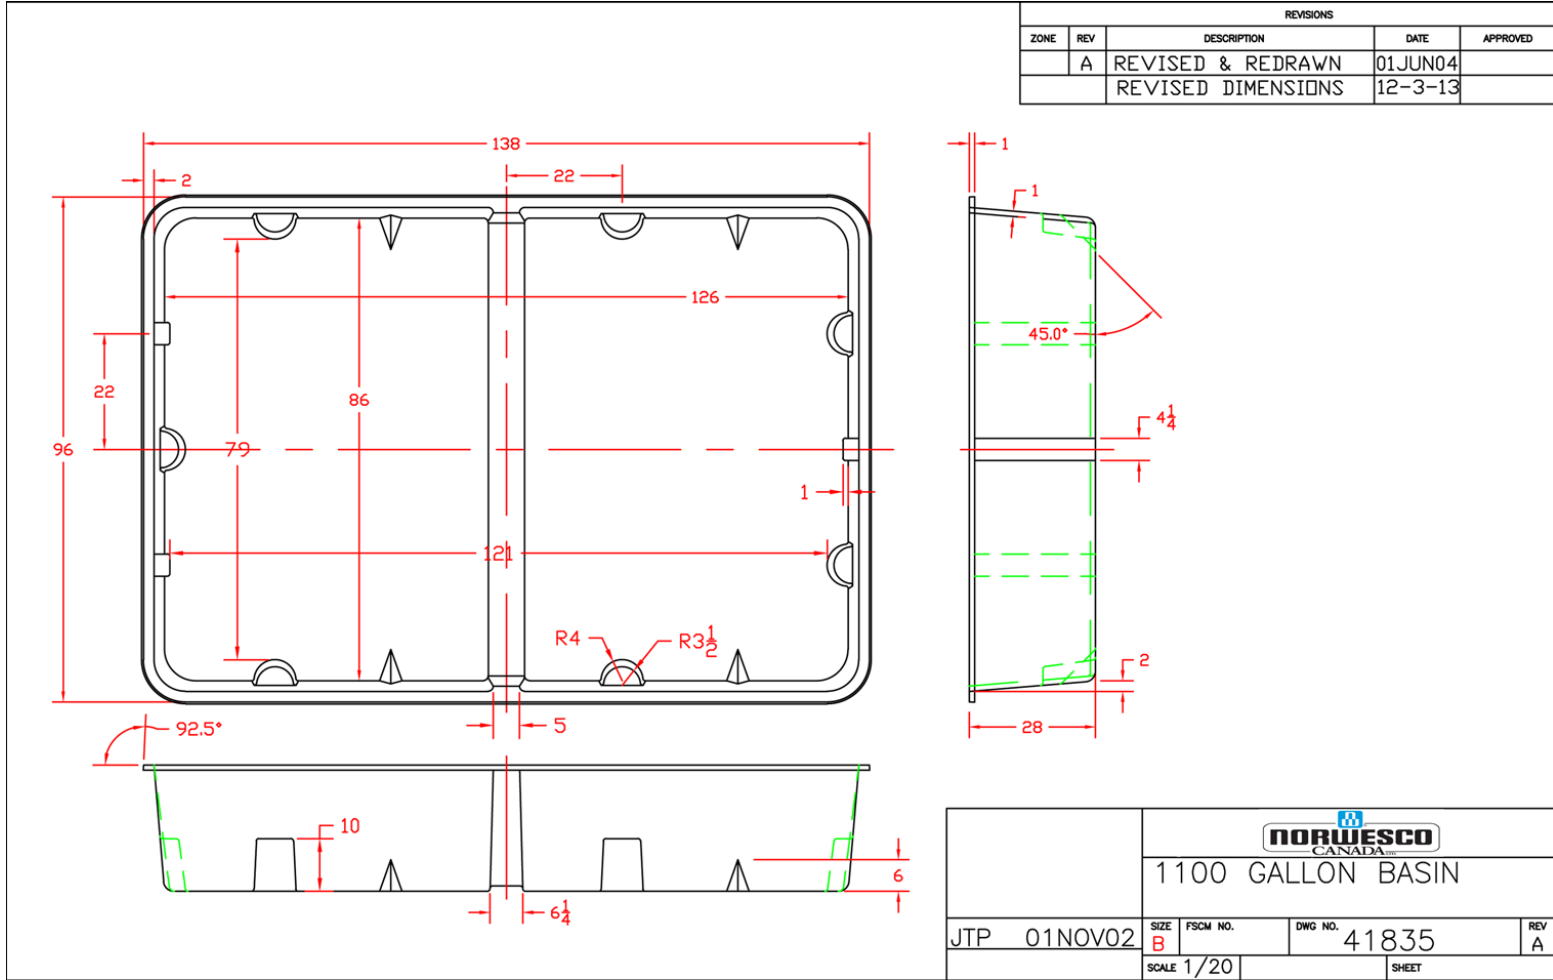

if it flows,  
we go with it

1.800.665.4499  
barrplastics.com

		<b>NORWESCO</b> CANADA	
1100 GALLON BASIN			
JTP	01NOV02	SIZE B	REV A
SCALE 1/20		FSCM NO.	DWG NO. 41835
		SHEET	