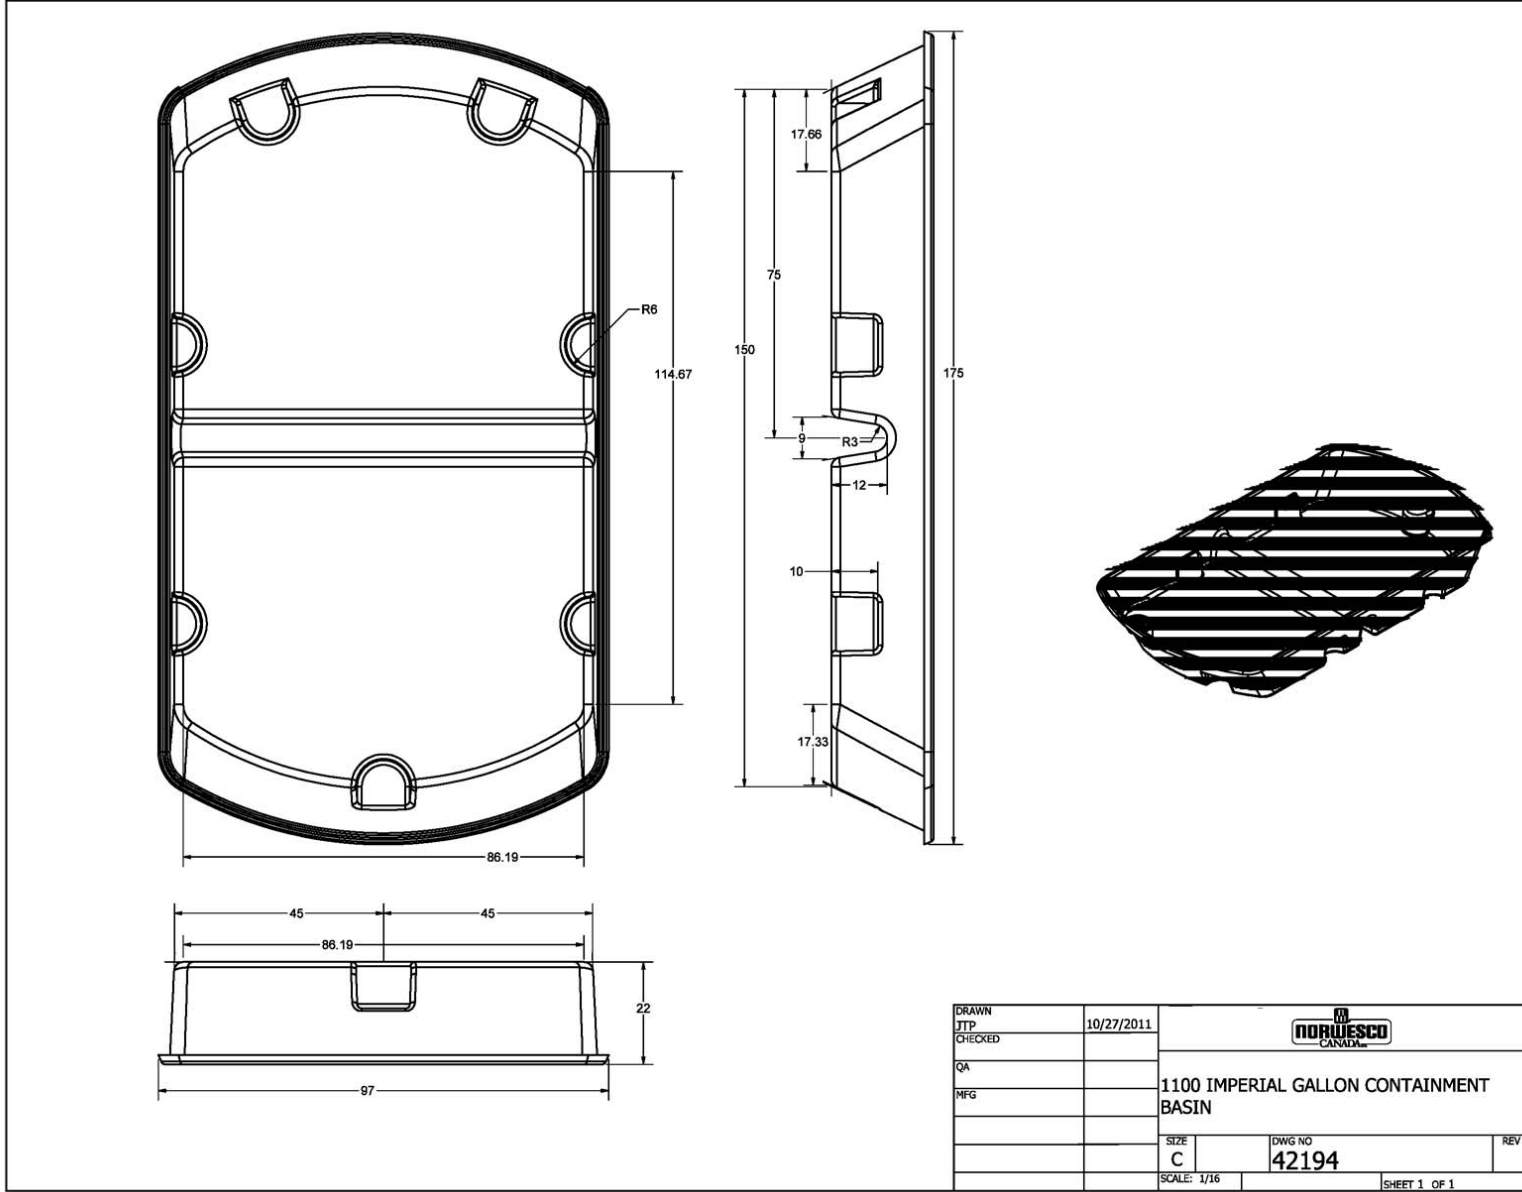

if it flows,  
we go with it

1.800.665.4499  
barrplastics.com

DRAWN	JTP	10/27/2011		
CHECKED				
QA			1100 IMPERIAL GALLON CONTAINMENT BASIN	
MFG				
SIZE	C	DWG NO	42194	REV
SCALE:	1/16	SHEET 1 OF 1		