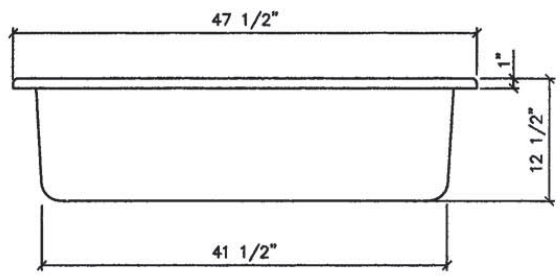

if it flows,  
we go with it

1.800.665.4499  
barrplastics.com

VIEW A

VIEW B

**NOTE:**  
ALL DIMENSIONS ARE IN INCHES UNLESS OTHERWISE SPECIFIED

<b>100 IMPERIAL GALLON CONTAINMENT BASIN</b>		
DWG NO:		REV
SCALE:	1:16	