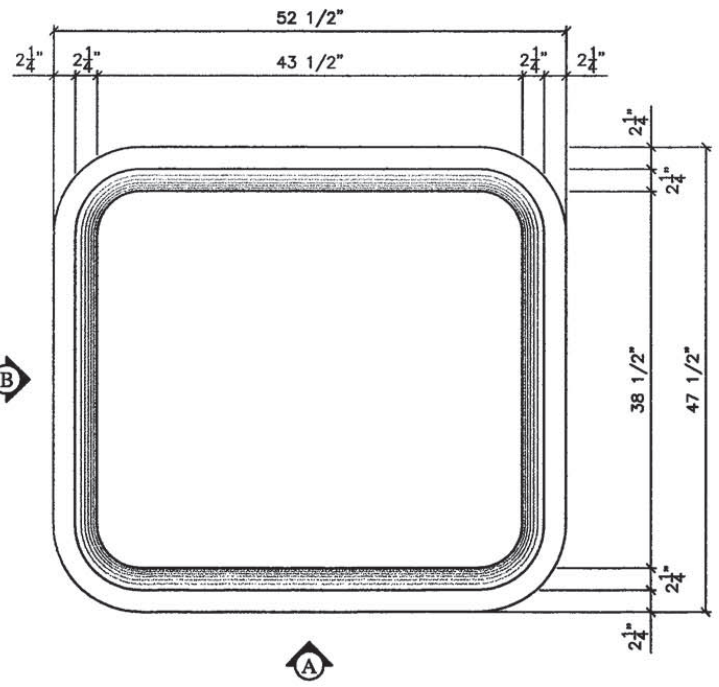

if it flows,  
we go with it

1.800.665.4499  
barrplastics.com

VIEW A

VIEW B

**NOTE:**  
ALL DIMENSIONS ARE IN INCHES UNLESS OTHERWISE SPECIFIED

<b>100 IMPERIAL GALLON CONTAINMENT BASIN</b>		
DWG NO:		REV
SCALE:	1:16	