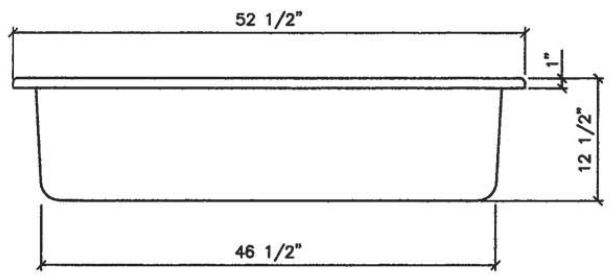

if it flows,  
we go with it

1.800.665.4499  
barrplastics.com

VIEW A

VIEW B

**NOTE:**  
ALL DIMENSIONS ARE IN INCHES UNLESS OTHERWISE SPECIFIED

<b>100 IMPERIAL GALLON CONTAINMENT BASIN</b>		
DWG NO:		REV
SCALE:	1:16	