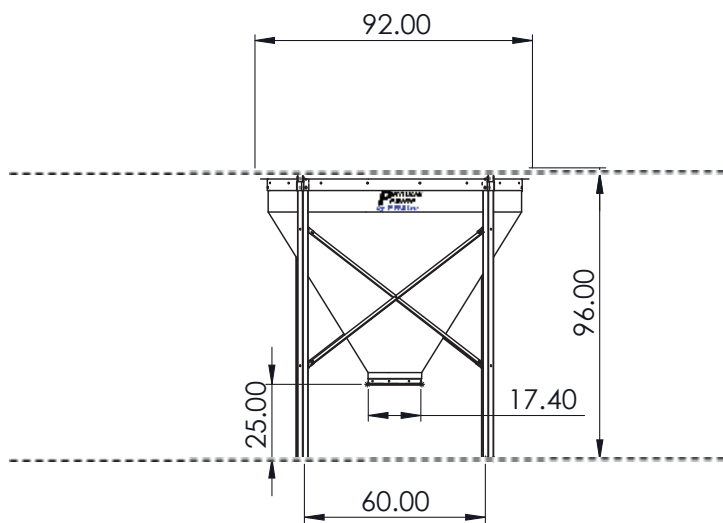

if it flows,
we go with it

1.800.665.4499
barrplastics.com

PL-115 - BASE ONLY + LEGS
12" SIDE WALL

Note: Dimension's may vary
and are for reference only

 celebrating 50 years		
Part Number:	PL-140 - PL 115 BASE ONLY	
Revision:	Date: 8/25/2017	
Drawn By: JD	Dimensions are in inches unless otherwise specified	

5

4

2

1