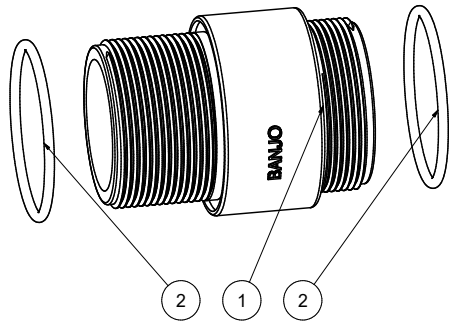

if it flows,
we go with it

1.800.665.4499
barrplastics.com

BANJO CORPORATION

BANJO CORPORATION
150 BANJO DRIVE, CRAWFORDSVILLE, IN 47933
WEB SITE: WWW.BANJOCORP.COM
E-MAIL: BANJOSALES@IDEXCORP.COM

DESCRIPTION
2" NPT X 2" BSPP PIPE NIPPLE, EPDM