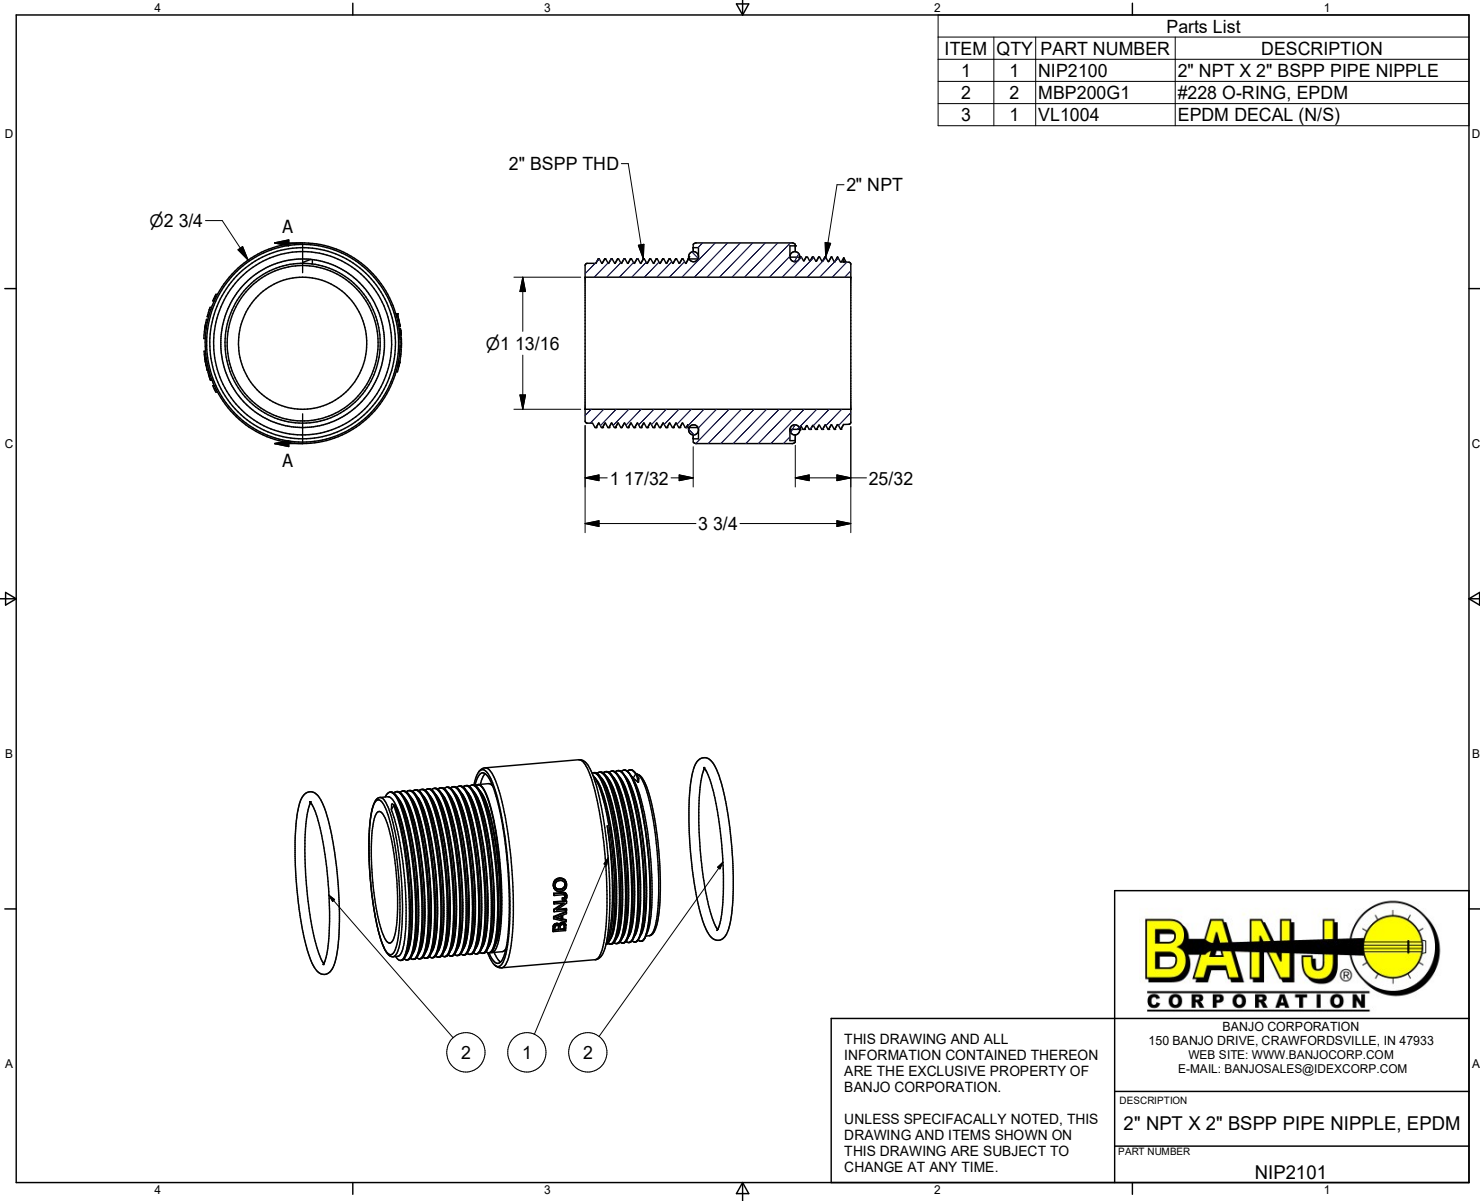

if it flows,
we go with it

1.800.665.4499
barrplastics.com

BANJO CORPORATION

BANJO CORPORATION
150 BANJO DRIVE, CRAWFORDSVILLE, IN 47933
WEB SITE: WWW.BANJOCORP.COM
E-MAIL: BANJOSALES@IDEXCORP.COM

DESCRIPTION
2" NPT X 2" BSPP PIPE NIPPLE, EPDM

PART NUMBER
NIP2101

THIS DRAWING AND ALL INFORMATION CONTAINED THEREON ARE THE EXCLUSIVE PROPERTY OF BANJO CORPORATION.

UNLESS SPECIFICALLY NOTED, THIS DRAWING AND ITEMS SHOWN ON THIS DRAWING ARE SUBJECT TO CHANGE AT ANY TIME.