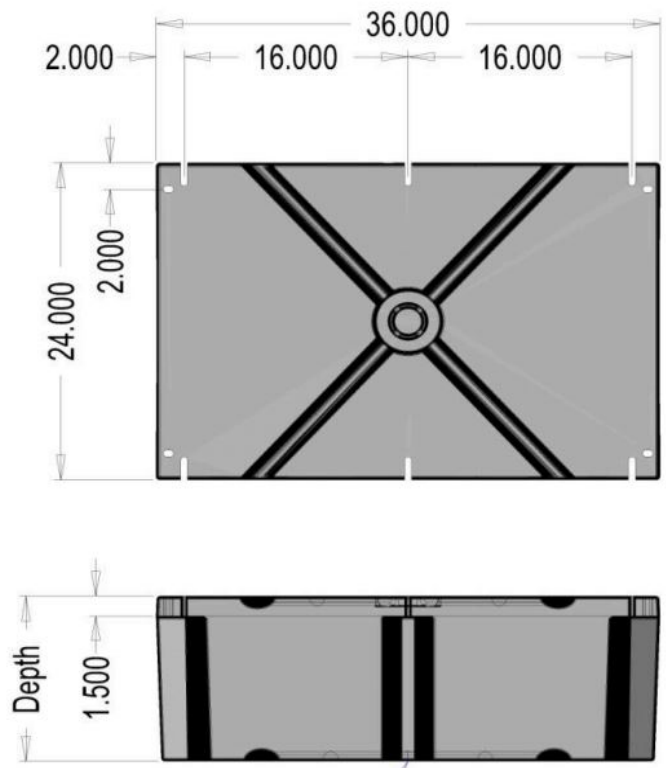

if it flows,
we go with it

1.800.665.4499
barrplastics.com

	Depth		
Nominal Size 24" x 36"	12"	16"	20"
Part Number	BD2436-12	BD2436-16	BD2436-20
Weight (Lbs)	24	28	32
Buoyancy (Lbs, Freshwater)	327	442	524

NOTE: CENTER POCKET IS ON 12" DEEP PART ONLY

Note: Actual depths may be up to 1/2" deeper than nominal depth

2 X 3 SERIES