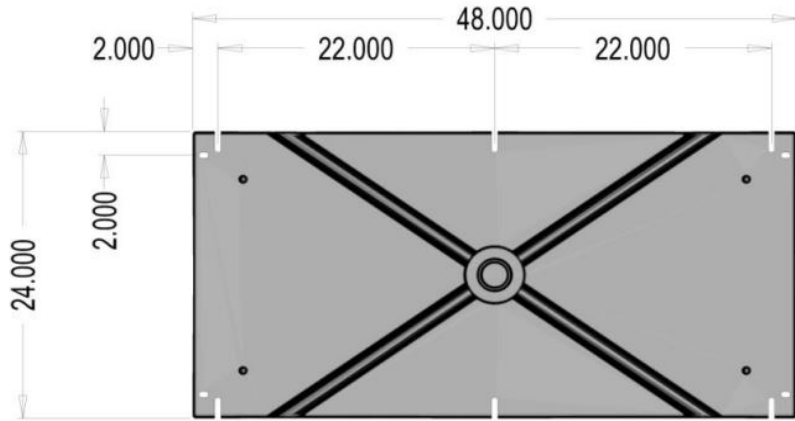

if it flows,  
we go with it

1.800.665.4499  
barrplastics.com

Note: Actual depths may be up to 1/2" deeper than nominal depth

Nominal Size 24" x 48"	Depth				
	8"	12"	16"	20"	24"
Part Number	BD2448-8	BD2448-12	BD2448-16	BD2448-20	BD2448-24
Weight (Lbs)	25	31	37	43	46
Buoyancy (Lbs, Freshwater)	239	434	598	719	867

### 2 x 4 SERIES