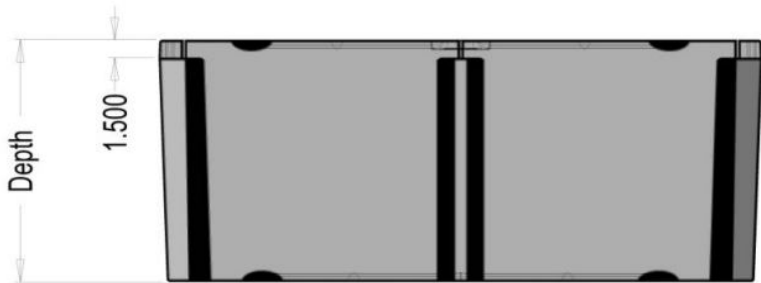

if it flows,  
we go with it

1.800.665.4499  
barrplastics.com

Note: Actual depths may be up to 1/2" deeper than nominal depth

Nominal Size 24" x 48"	Depth				
	8"	12"	16"	20"	24"
Part Number	BD2448-8	BD2448-12	BD2448-16	BD2448-20	BD2448-24
Weight (Lbs)	25	31	37	43	46
Buoyancy (Lbs, Freshwater)	239	434	598	719	867

### 2 x 4 SERIES