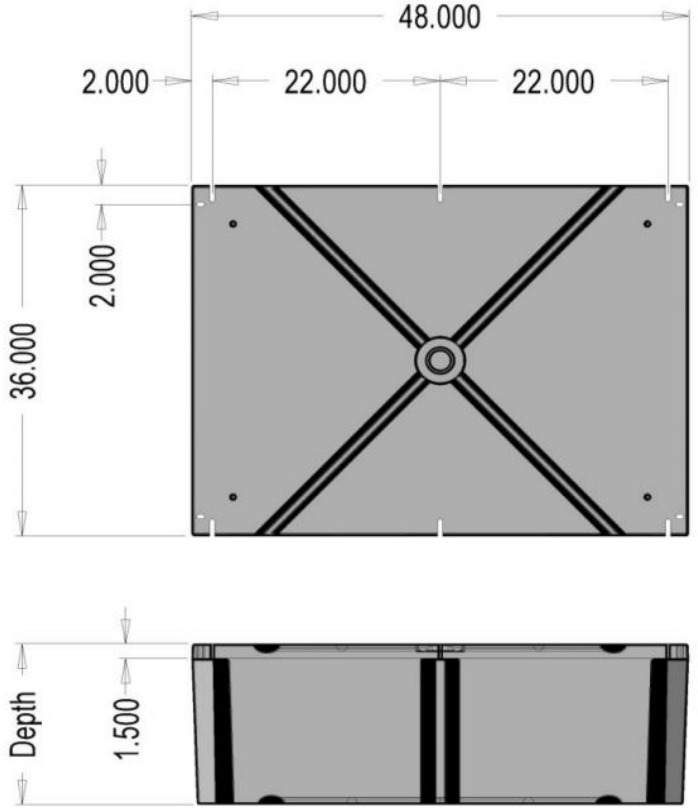

if it flows,
we go with it

1.800.665.4499
barrplastics.com

Nominal Size 36" x 48"	Depth				
	8"	12"	16"	20"	24"
Part Number	BD3648-8	BD3648-12	BD3648-16	BD3648-20	BD3648-24
Weight (Lbs)	32	44	51	59	67
Buoyancy (Lbs, Freshwater)	471	691	905	1114	1346

3 X 4 SERIES

Note: Actual depths may be up to 1/2" deeper than nominal depth