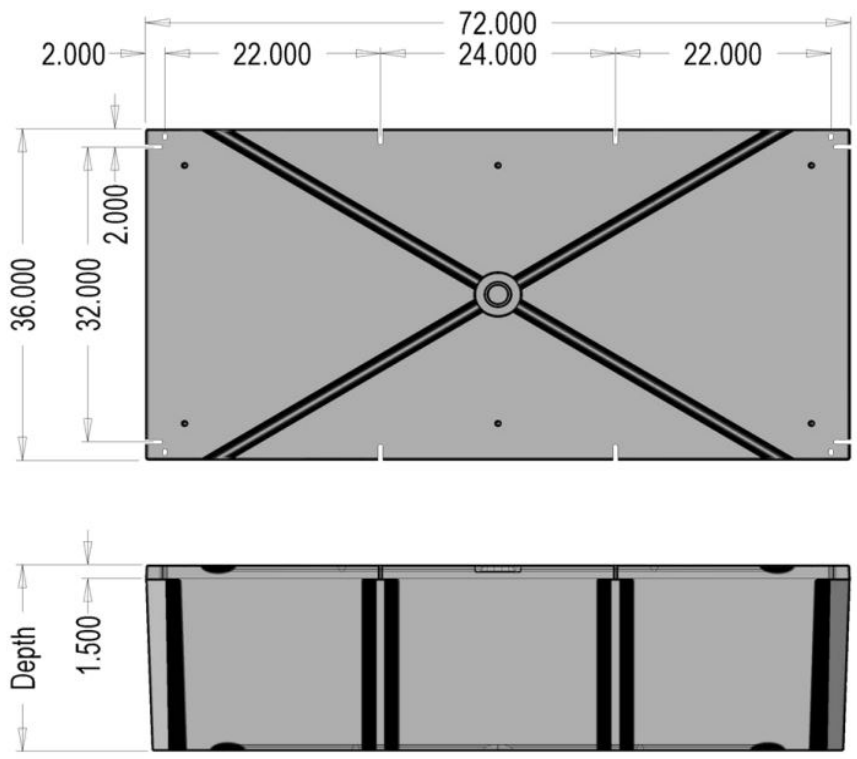

if it flows,
we go with it

1.800.665.4499
barrplastics.com

Note: Actual depths may be up to 1/2" deeper than nominal depth

Nominal Size 36" x 72"	Depth			
	12"	16"	20"	24"
Part Number	BD3672-12	BD3672-16	BD3672-20	BD3672-24
Weight (Lbs)	65	72	84	96
Buoyancy (Lbs, Freshwater)	1059	1359	1727	2090

3 X 6 SERIES