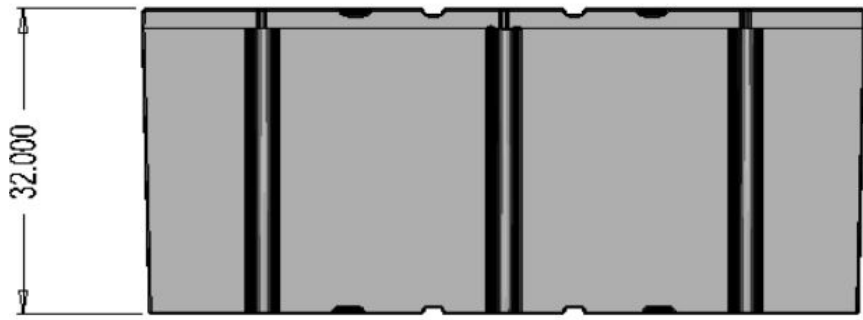

if it flows,
we go with it

1.800.665.4499
barrplastics.com

	Depth
Nominal Size 36" x 72"	32"
Part Number	BD3672-32
Weight (Lbs)	107
Buoyancy (Lbs, Freshwater)	2575

Note: Actual depths may be up to 1/2"