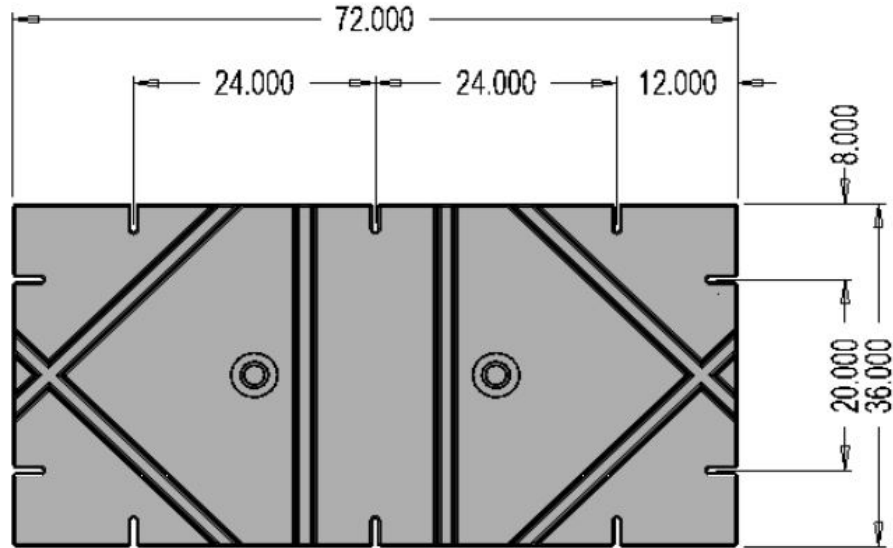

if it flows,
we go with it

1.800.665.4499
barrplastics.com

	Depth
Nominal Size 36" x 72"	32"
Part Number	BD3672-32
Weight (Lbs)	107
Buoyancy (Lbs, Freshwater)	2575

Note: Actual depths may be up to 1/2"