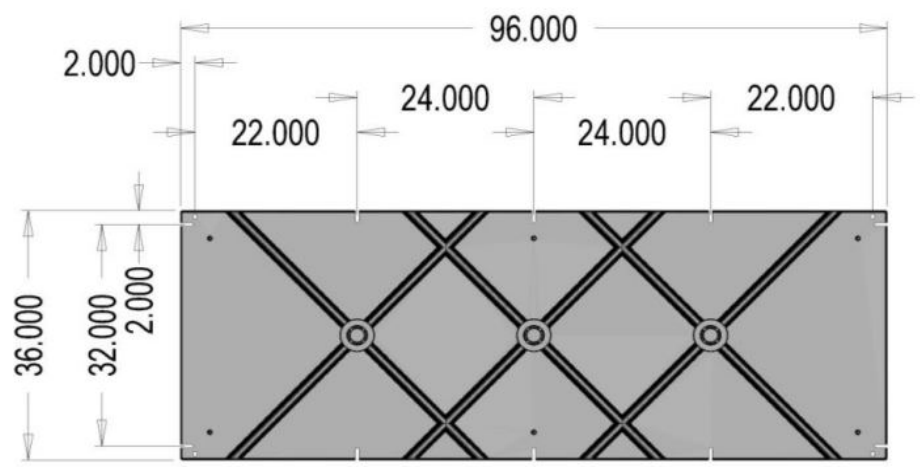

if it flows,  
we go with it

1.800.665.4499  
barrplastics.com

Note: Actual depths may be up to 1/2" deeper than nominal depth

	Depth		
Nominal Size 36" x 96"	16"	20"	24"
Part Number	BD3696-16	BD3696-16	BD3696-24
Weight (Lbs)	94	114	127
Buoyancy (Lbs, Freshwater)	1822	2298	2687

3 X 8 SERIES