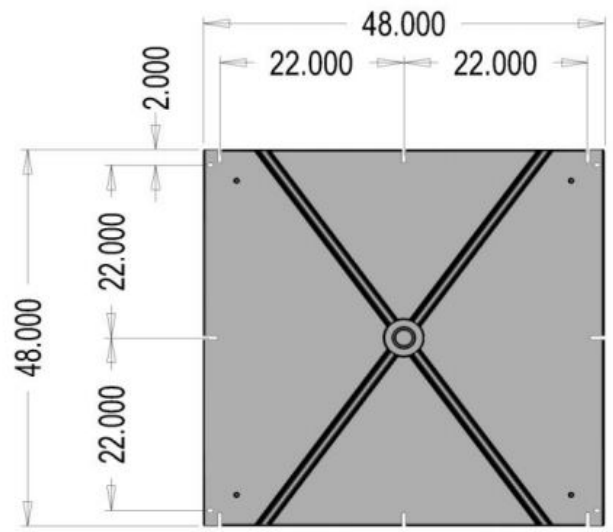

if it flows,
we go with it

1.800.665.4499
barrplastics.com

Note: Actual depths may be up to 1/2" deeper than nominal depth

	Depth			
Nominal Size 48" x 48"	12"	16"	20"	24"
Part Number	BD4848-12	BD4848-16	BD4848-20	BD4848-24
Weight (Lbs)	53	67	77	88
Buoyancy (Lbs, Freshwater)	937	1220	1520	1799

4 X 4 SERIES