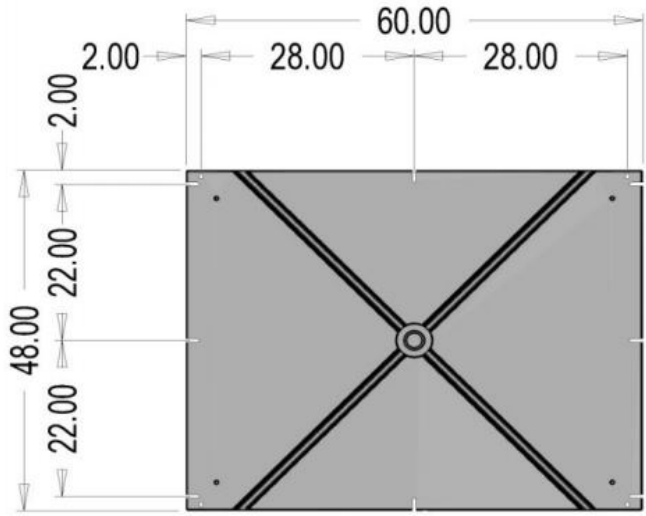

if it flows,  
we go with it

1.800.665.4499  
barrplastics.com

	Depth			
Nominal Size 48" x 60"	12"	16"	20"	24"
Part Number	BD4860-12	BD4860-16	BD4860-20	BD4860-24
Weight (Lbs)	63	80	87	98
Buoyancy (Lbs, Freshwater)	1190	1552	1900	2300

**4 X 5 SERIES**

Note: Actual depths may be up to 1/2" deeper than nominal depth