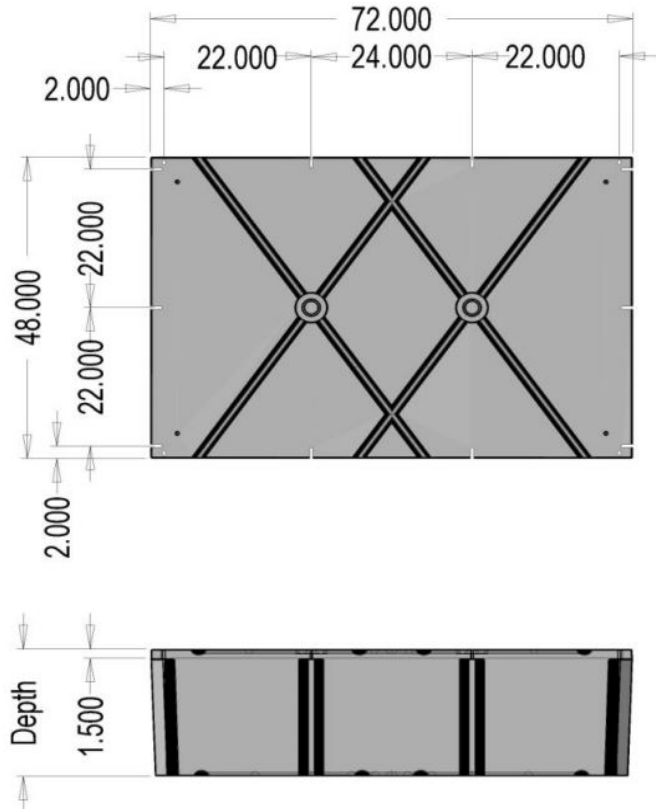

if it flows,
we go with it

1.800.665.4499
barrplastics.com

	Depth			
Nominal Size 48" x 72"	12"	16"	20"	24"
Part Number	BD4872-12	BD4872-16	BD4872-20	BD4872-24
Weight (Lbs)	83	96	112	126
Buoyancy (Lbs, Freshwater)	1406	1863	2280	2702

4 X 6 SERIES

Note: Actual depths may be up to 1/2" deeper than nominal depth