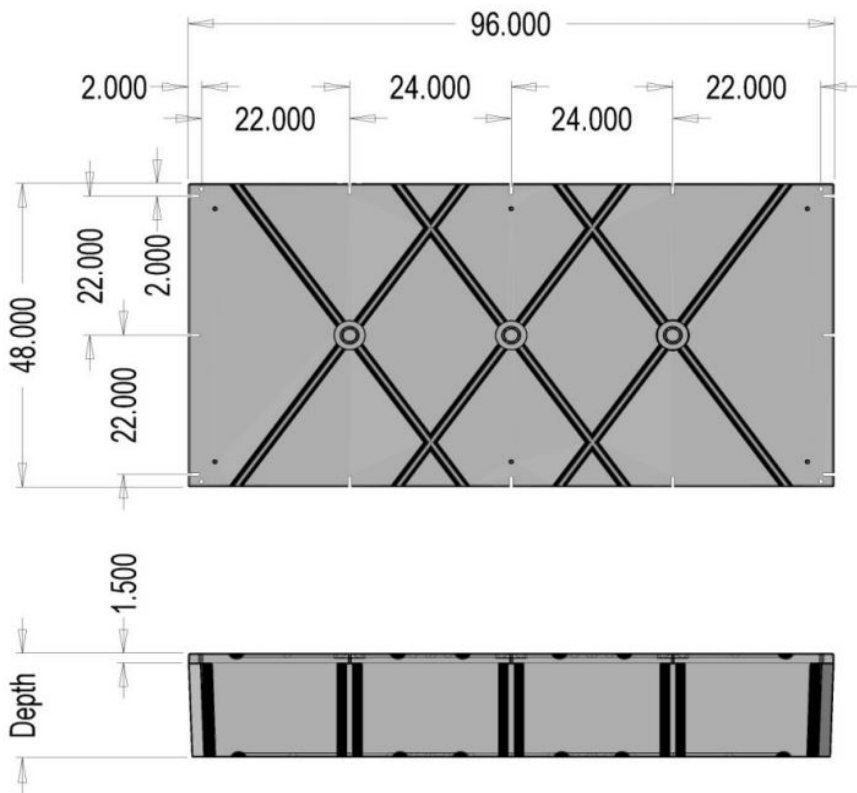

if it flows,  
we go with it

1.800.665.4499  
barrplastics.com

Nominal Size 48" x 96"	Depth			
	12"	16"	20"	24"
Part Number	BD4896-12	BD4896-16	BD4896-20	BD4896-24
Weight (Lbs)	110	130	144	164
Buoyancy (Lbs, Freshwater)	1834	2475	3076	3618

**4 X 8 SERIES**

Note: Actual depths may be up to 1/2" deeper than nominal depth