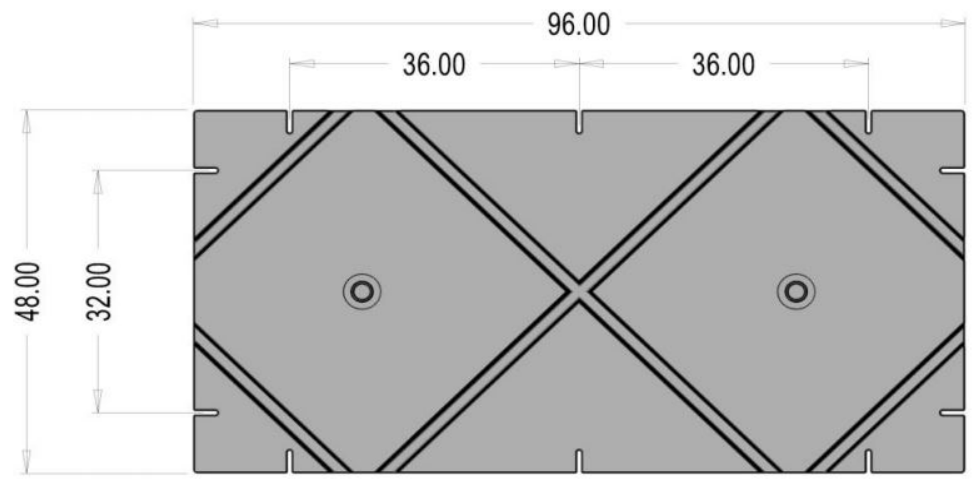

if it flows,  
we go with it

1.800.665.4499  
barrplastics.com

	Depth
Nominal Size 48" x 96"	32"
Part Number	BD4896-32
Weight (Lbs)	227
Buoyancy (Lbs, Freshwater)	4804