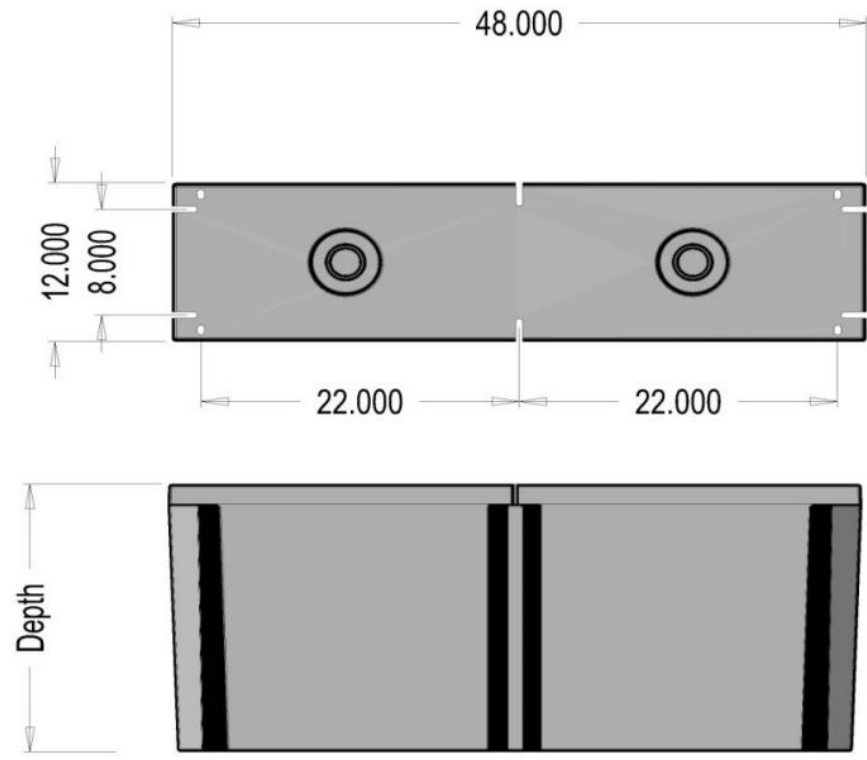

if it flows,  
we go with it

1.800.665.4499  
barrplastics.com

	Depth	
Nominal Size 12" x 48"	12"	20"
Part Number	BD1248-12	BD1248-20
Weight (Lbs)	17	27
Buoyancy (Lbs, Freshwater)	203	345

Note: Actual depths may be up to 1/2" deeper than nominal depth

### 1 x 4 SERIES