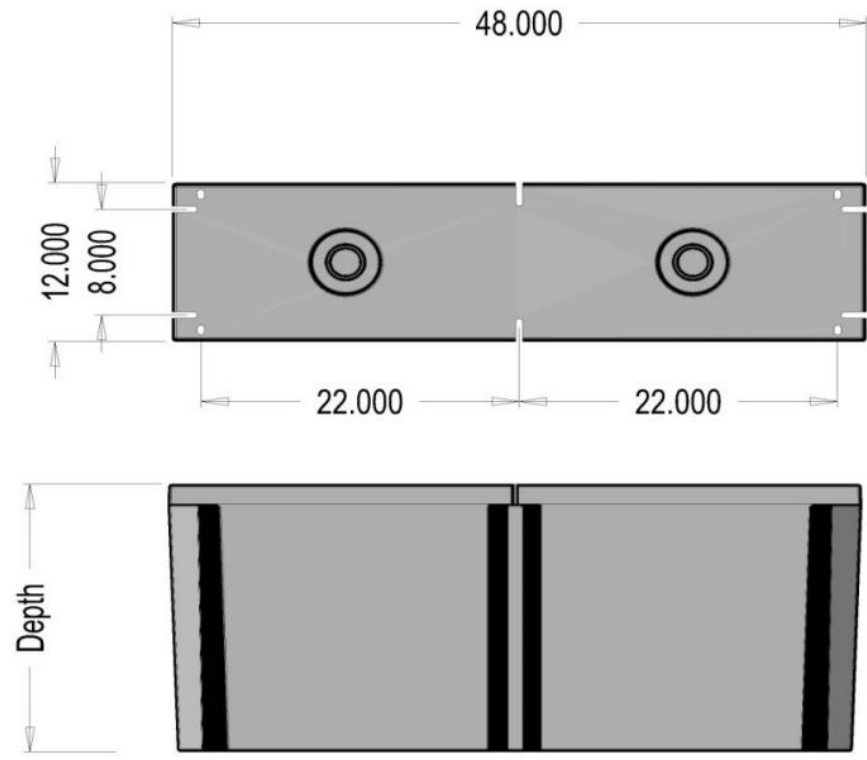

if it flows,
we go with it

1.800.665.4499
barrplastics.com

	Depth	
Nominal Size 12" x 48"	12"	20"
Part Number	BD1248-12	BD1248-20
Weight (Lbs)	17	27
Buoyancy (Lbs, Freshwater)	203	345

Note: Actual depths may be up to 1/2" deeper than nominal depth

1 x 4 SERIES