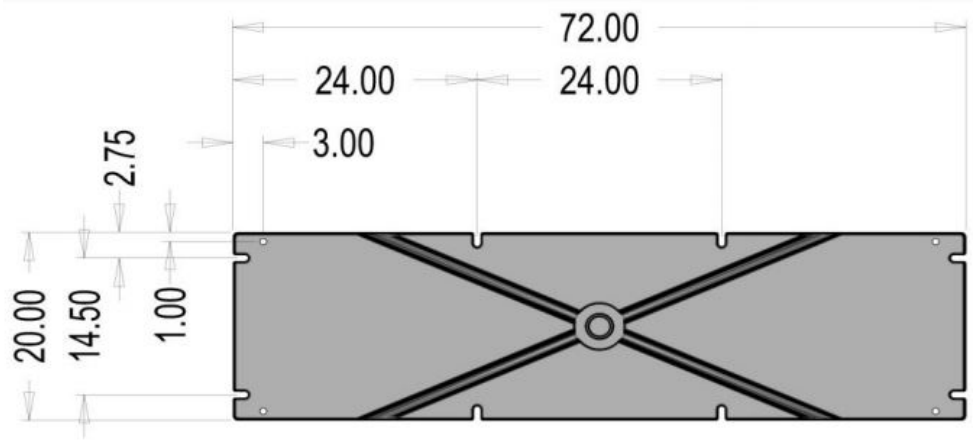

if it flows,
we go with it

1.800.665.4499
barrplastics.com

Nominal Size 20" x 72"	Depth	
	8"	10"
Part Number	BD2072-8	BD2072-10
Weight (Lbs)	32	34
Buoyancy (Lbs, Freshwater)	376	450

Note: Actual depths may be up to 1/2" deeper than nominal depth

20" x 72" Rowing Dock