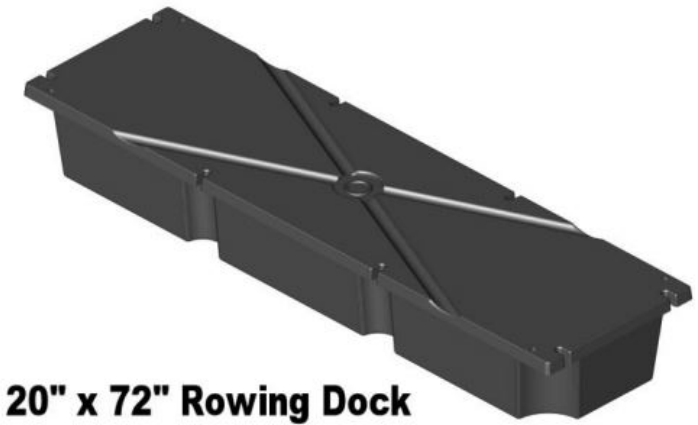

if it flows,
we go with it

1.800.665.4499
barrplastics.com

Nominal Size 20" x 72"	Depth	
	8"	10"
Part Number	BD2072-8	BD2072-10
Weight (Lbs)	32	34
Buoyancy (Lbs, Freshwater)	376	450

Note: Actual depths may be up to 1/2" deeper than nominal depth

20" x 72" Rowing Dock