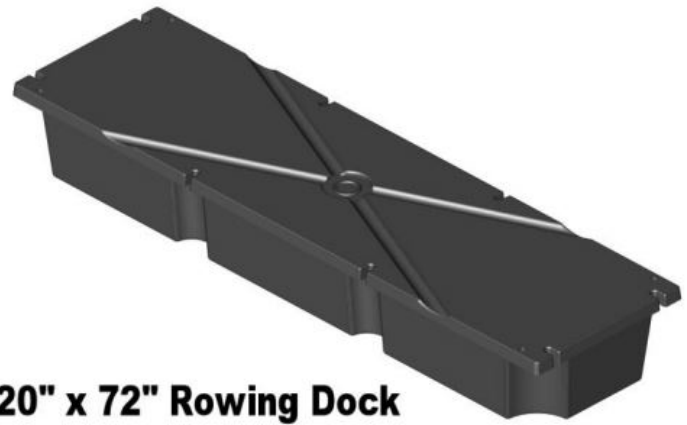

if it flows,  
we go with it

1.800.665.4499  
barrplastics.com

Note: Actual depths may be up to 1/2" deeper than nominal depth

	Depth	
Nominal Size 20" x 72"	8"	10"
Part Number	BD2072-8	BD2072-10
Weight (Lbs)	32	34
Buoyancy (Lbs, Freshwater)	376	450

**20" x 72" Rowing Dock**