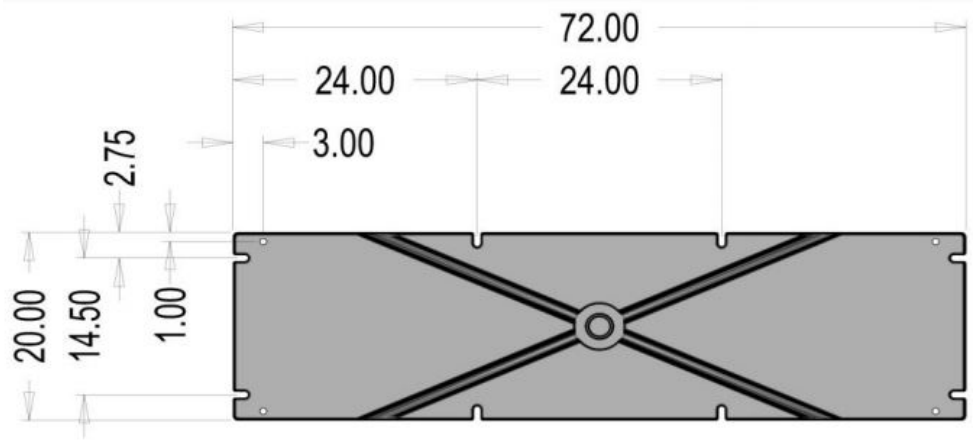

if it flows,  
we go with it

1.800.665.4499  
barrplastics.com

Note: Actual depths may be up to 1/2" deeper than nominal depth

	Depth	
Nominal Size 20" x 72"	8"	10"
Part Number	BD2072-8	BD2072-10
Weight (Lbs)	32	34
Buoyancy (Lbs, Freshwater)	376	450

**20" x 72" Rowing Dock**