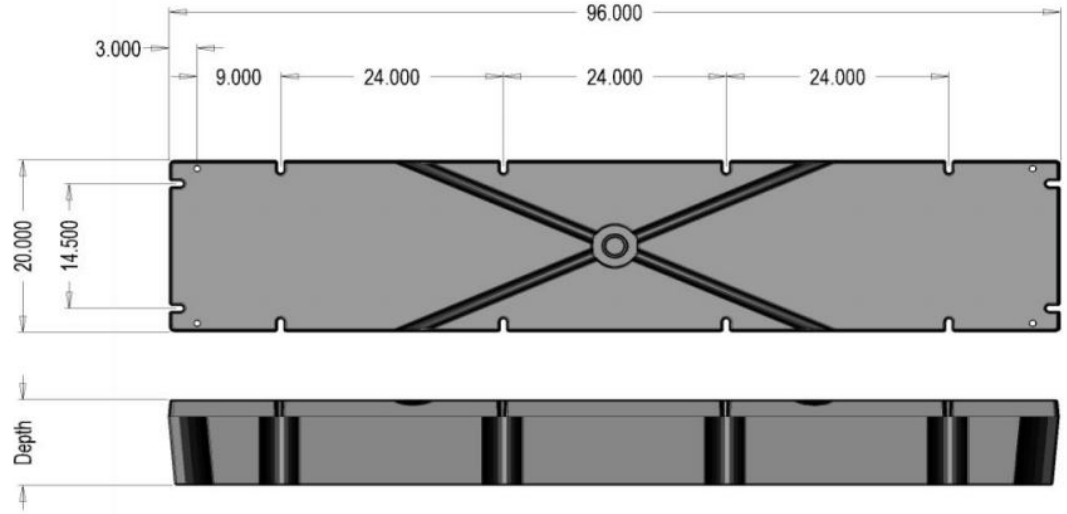

if it flows,
we go with it

1.800.665.4499
barrplastics.com

	Depth
Nominal Size 20" x 96"	10
Part Number	BD2096-10
Weight (Lbs)	34
Buoyancy (Lbs, Freshwater)	450

Note: Actual depths may be up to 1/2" deeper than nominal depth