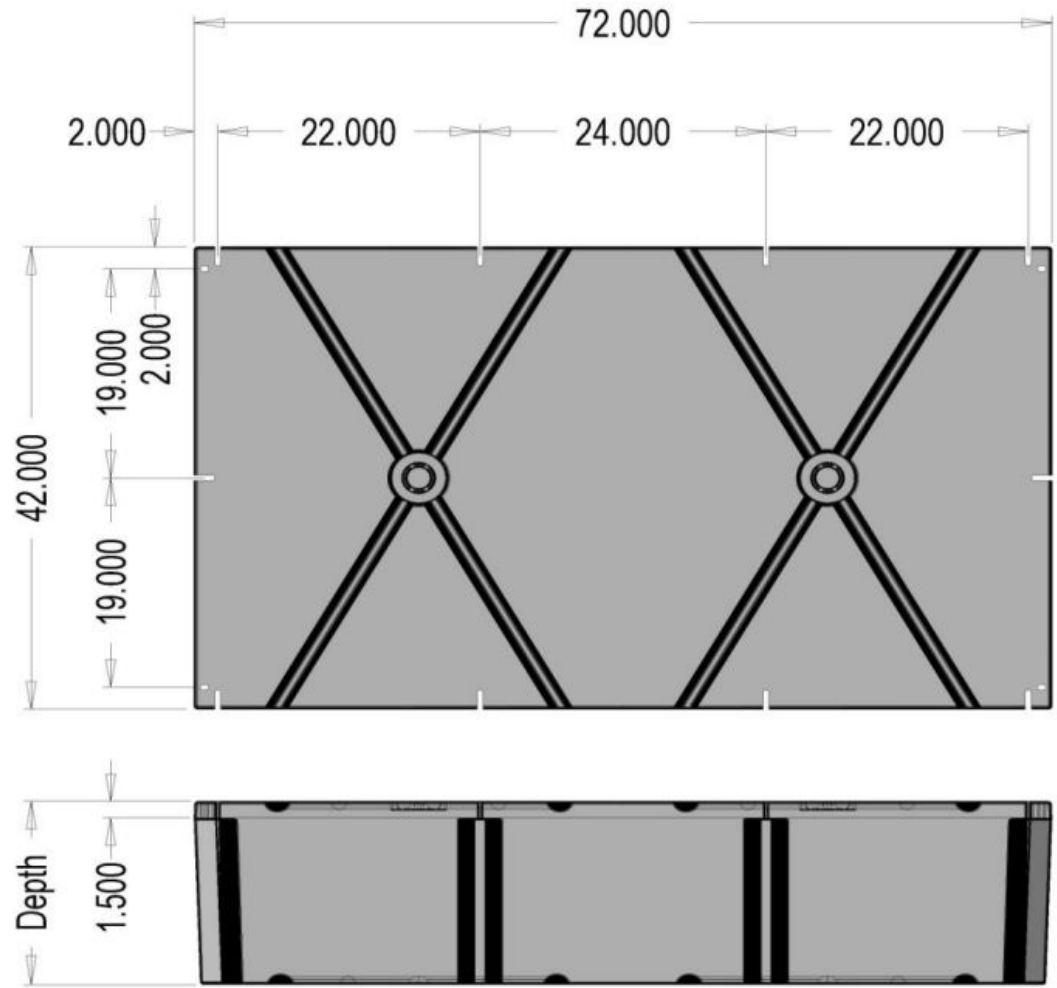

if it flows,
we go with it

1.800.665.4499
barrplastics.com

	Depth
Nominal Size 72" x 42"	16"
Part Number	BD4272-16
Weight (Lbs)	84
Buoyancy (Lbs, Freshwater)	1627

3.5 x 6 SERIES