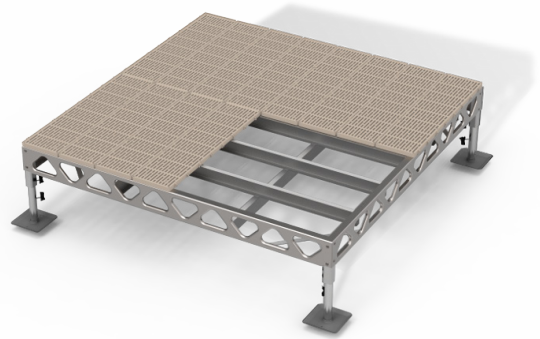

DIY Docks Kits

Aluminum Frame Dock Kits

These lightweight, corrosion-resistant aluminum dock kits make creating your own stylish custom standing or floating dock system a breeze. Whether you're a "do-it-yourselfer" home owner or cottage owner or whether you're a professional contractor, you can easily assemble and install each section, with the option to easily remove them in winter, if necessary.

- Each 4' x 8' or 8' x 8' dock frame kit is packaged in a box 8' x 1' x 1/2' for easy and low cost shipping. (Aluminum joist kits if purchased are shipped in a separate compact box).
- 2" x 8" x 8' lumber can be used as joists instead of the aluminum joists. Min. of 1 joist for the 4' wide kits and Min. of 2 for the 8' wide kits.
- Adjustable telescopic legs - 1'-2', 2'-4' and 4'-8' leg length options.

2 Leg Frames

Part #	Description	Box Dimensions (in)
CD4X8QL1-2	4' x 8' Quick Link Dock Section w/ 1' - 2' Legs	6.5 x 12 x 96
CD4X8QL2-4	4' x 8' Quick Link Dock Section w/ 2' - 4' Legs	6.5 x 12 x 96
CD4X8QL4-8	4' x 8' Quick Link Dock Section w/ 4' - 8' Legs	6.5 x 12 x 96
CD8X8QL1-2	8' x 8' Quick Link Dock Sections w/ 1' - 2' Legs	6.5 x 12 x 96
CD8X8QL2-4	8' x 8' Quick Link Dock Sections w/ 2' - 4' Legs	6.5 x 12 x 96
CD8X8QL4-8	8' x 8' Quick Link Dock Sections w/ 4' - 8' Legs	6.5 x 12 x 96
CDQLBRKT2	Quick Link Bracket Assembly (Set of 2)	N/A

Joists sold separately

Complete Hexagon Dock Kits

Includes aluminum joists & main frame. Comes assembled in 2 halves. Decking sold separately.

Part #	Description
CDHEX14X16L1-2	14' x 16' Hexagon Platform w/ 1' - 2' Legs
CDHEX14X16L2-4	14' x 16' Hexagon Platform w/ 2' - 4' Legs
CDHEX14X16L4-8	14' x 16' Hexagon Platform w/ 4' - 8' Legs
CDHEX14X16F	14' x 16' Hexagon Platform - Floating (Floats sold separately)