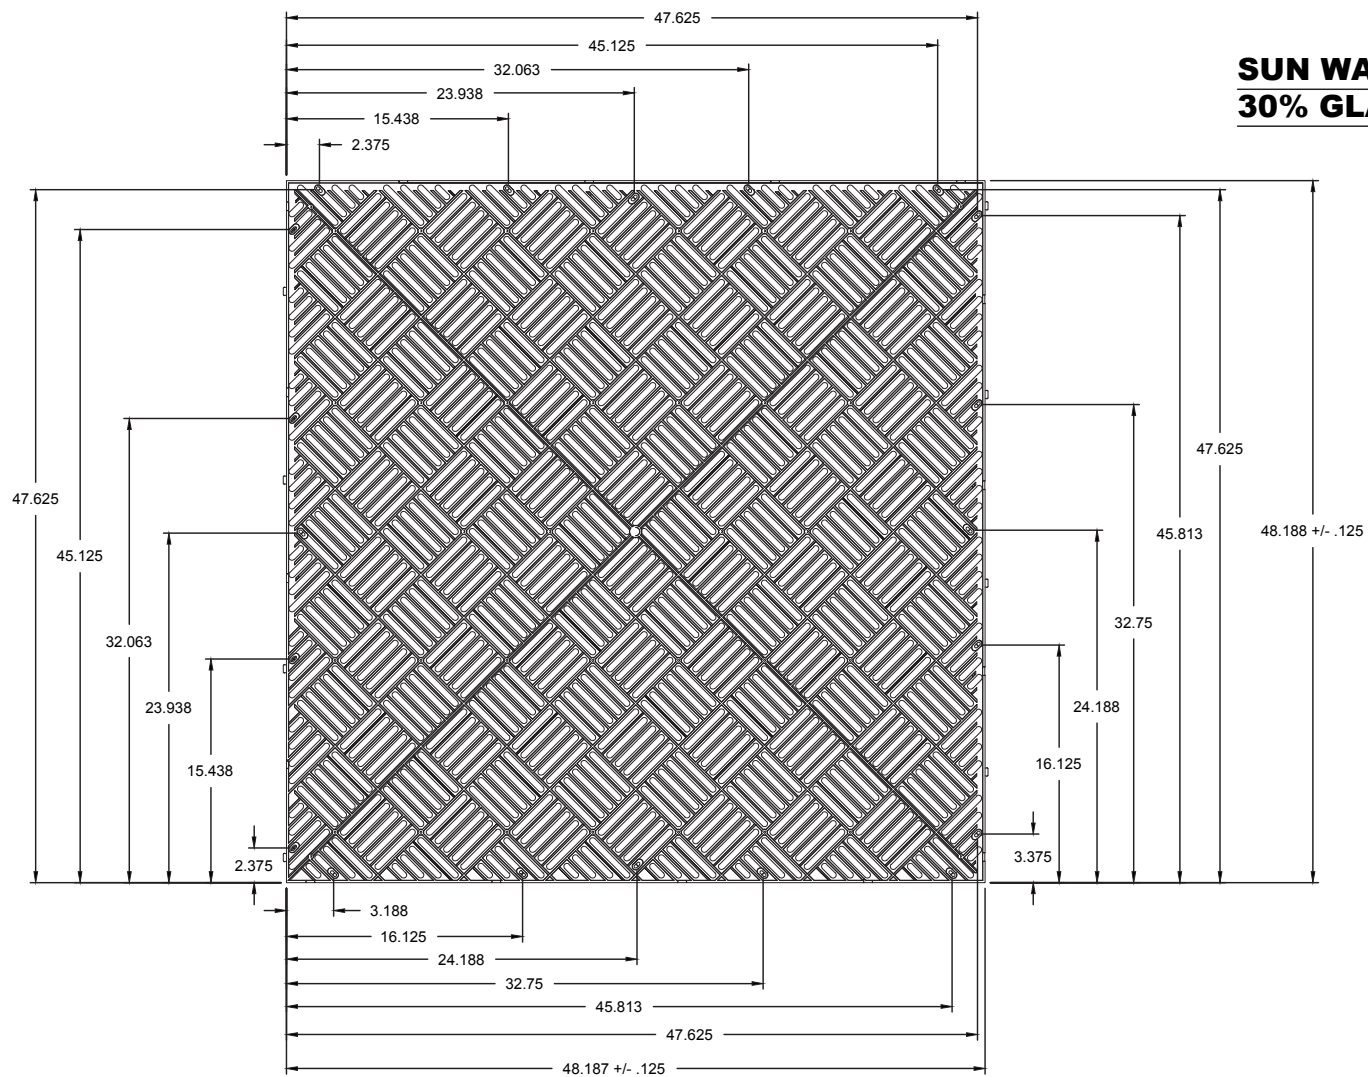

if it flows,  
we go with it

1.800.665.4499  
barrplastics.com

**SUN WALK 4' X 4' -  
30% GLASS FILLED**