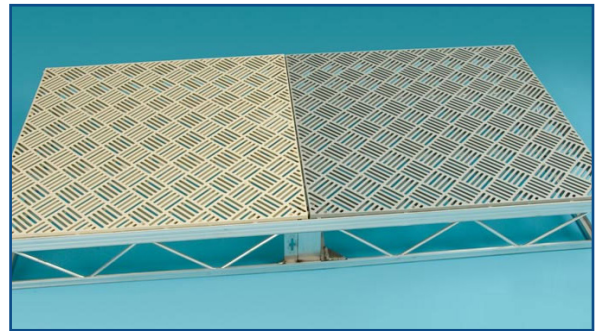

if it flows,
we go with it

1.800.665.4499
barrplastics.com

Dock Decking

BARR Dock-n-Walk® Decking

Custom build your dock with slip resistant decking. BARR's Dock-n-Walk® decking is easy to install and requires no maintenance. It's UV protected, safe for the kids and maintains its high quality for years of fun in the sun.

Part #	Description	Colour	L (in)	W (in)	H (in)
TH4020GFGY-44	3X4 ft glass reinforced deck panel	Grey	36	48	1.01
TH4020GFSA-91	3X4 ft glass reinforced deck panel	Sand	36	48	1.01
TH4040GFGY-44	4X4 ft glass reinforced deck panel	Grey	48	48	1.01
TH4040GFSA-91	4X4 ft glass reinforced deck panel	Sand	48	48	1.01
TH4050GFGY-44	5X4 ft glass reinforced deck panel	Grey	60	48	1.01
TH4050GFSA-91	5X4 ft glass reinforced deck panel	Sand	60	48	1.01