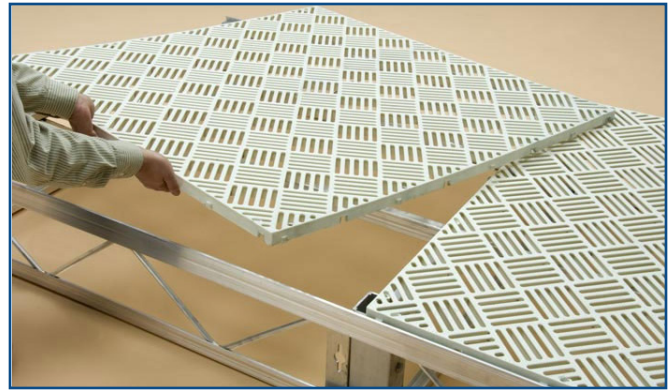

if it flows,
we go with it

1.800.665.4499
barrplastics.com

Dock Decking

BARR Dock-n-Walk® Decking

Custom build your dock with slip resistant decking. BARR's Dock-n-Walk® decking is easy to install and requires no maintenance. It's UV protected, safe for the kids and maintains its high quality for years of fun in the sun.

Part #	Description	Colour	L (in)	W (in)	H (in)
TH4020GFGY-44	3X4 ft glass reinforced deck panel	Grey	36	48	1.01
TH4020GFSA-91	3X4 ft glass reinforced deck panel	Sand	36	48	1.01
TH4040GFGY-44	4X4 ft glass reinforced deck panel	Grey	48	48	1.01
TH4040GFSA-91	4X4 ft glass reinforced deck panel	Sand	48	48	1.01
TH4050GFGY-44	5X4 ft glass reinforced deck panel	Grey	60	48	1.01
TH4050GFSA-91	5X4 ft glass reinforced deck panel	Sand	60	48	1.01