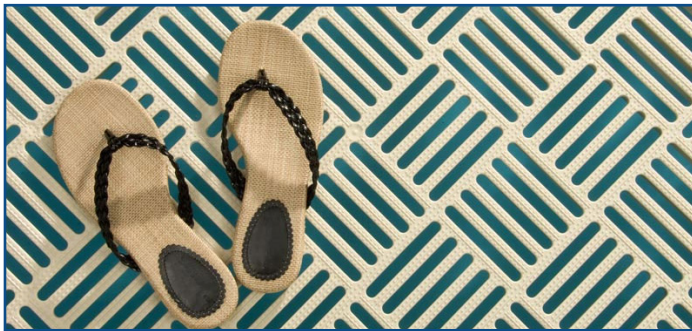

if it flows,
we go with it

1.800.665.4499
barrplastics.com

Dock Decking

BARR Dock-n-Walk® Decking

Custom build your dock with slip resistant decking. BARR's Dock-n-Walk® decking is easy to install and requires no maintenance. It's UV protected, safe for the kids and maintains its high quality for years of fun in the sun.

Part #	Description	Colour	L (in)	W (in)	H (in)
TH4020GFGY-44	3X4 ft glass reinforced deck panel	Grey	36	48	1.01
TH4020GFSA-91	3X4 ft glass reinforced deck panel	Sand	36	48	1.01
TH4040GFGY-44	4X4 ft glass reinforced deck panel	Grey	48	48	1.01
TH4040GFSA-91	4X4 ft glass reinforced deck panel	Sand	48	48	1.01
TH4050GFGY-44	5X4 ft glass reinforced deck panel	Grey	60	48	1.01
TH4050GFSA-91	5X4 ft glass reinforced deck panel	Sand	60	48	1.01