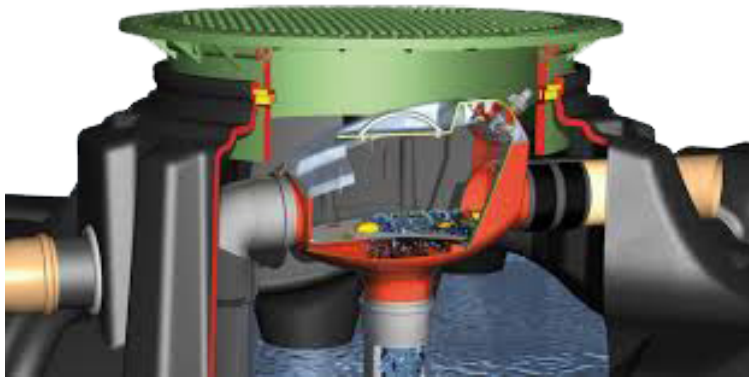

# Belowground Rainwater Harvesting

## The Minimax Pro

The Minimax Pro produces an impressive 95% water yield for its compact form factor, with available self-cleaning filter and effective management of roof surfaces up to 3700 sq. ft. This revolutionary filter is fitted with standard 4" connections and the 0.01" (35 mm) sieve mesh keeps all debris out for a truly complete water filtration system built right into your tank.

Dome shaft	Inlet	Tank Overflow (in)
Mini	12.8 - 20.7	15.9 - 23.8
Maxi	12.8 - 24.6	15.9 - 27.8

Part #	Description
340093	Minimax Pro Internal Filter (Curved or Straight Outlet available)