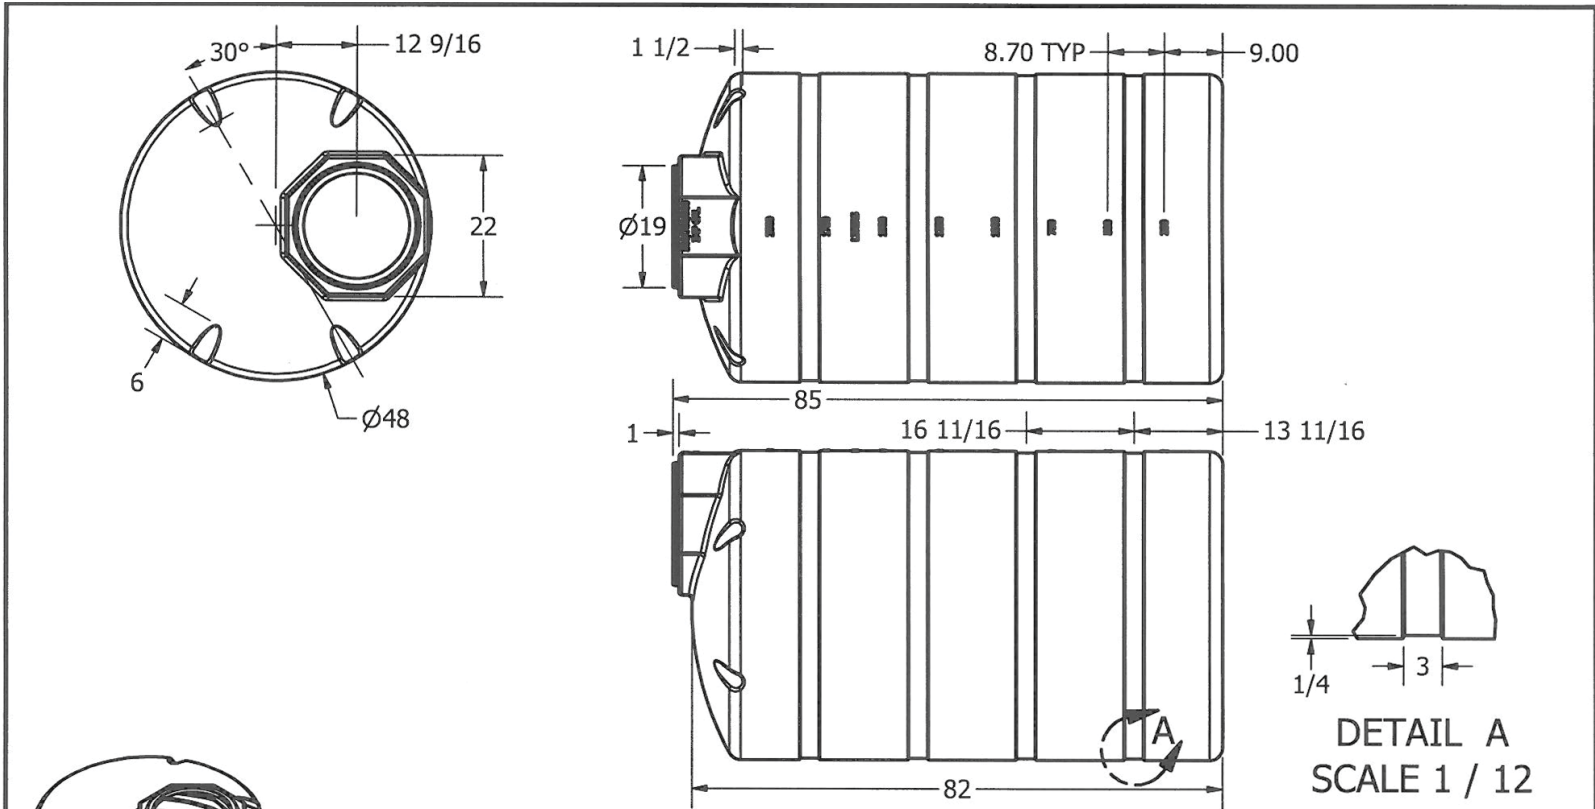

if it flows,  
we go with it

1.800.665.4499  
barrplastics.com

DRAWN Jerry Paulson	2/25/2011			
CHECKED				
QA		<b>500 IMPERIAL GALLON VERTICAL TANK</b>		
MFG				
APPROVED				
		SIZE <b>A</b>	DWG NO <b>500 Imperial x 48</b>	REV
		SCALE: 1/24		SHEET 1 OF 1