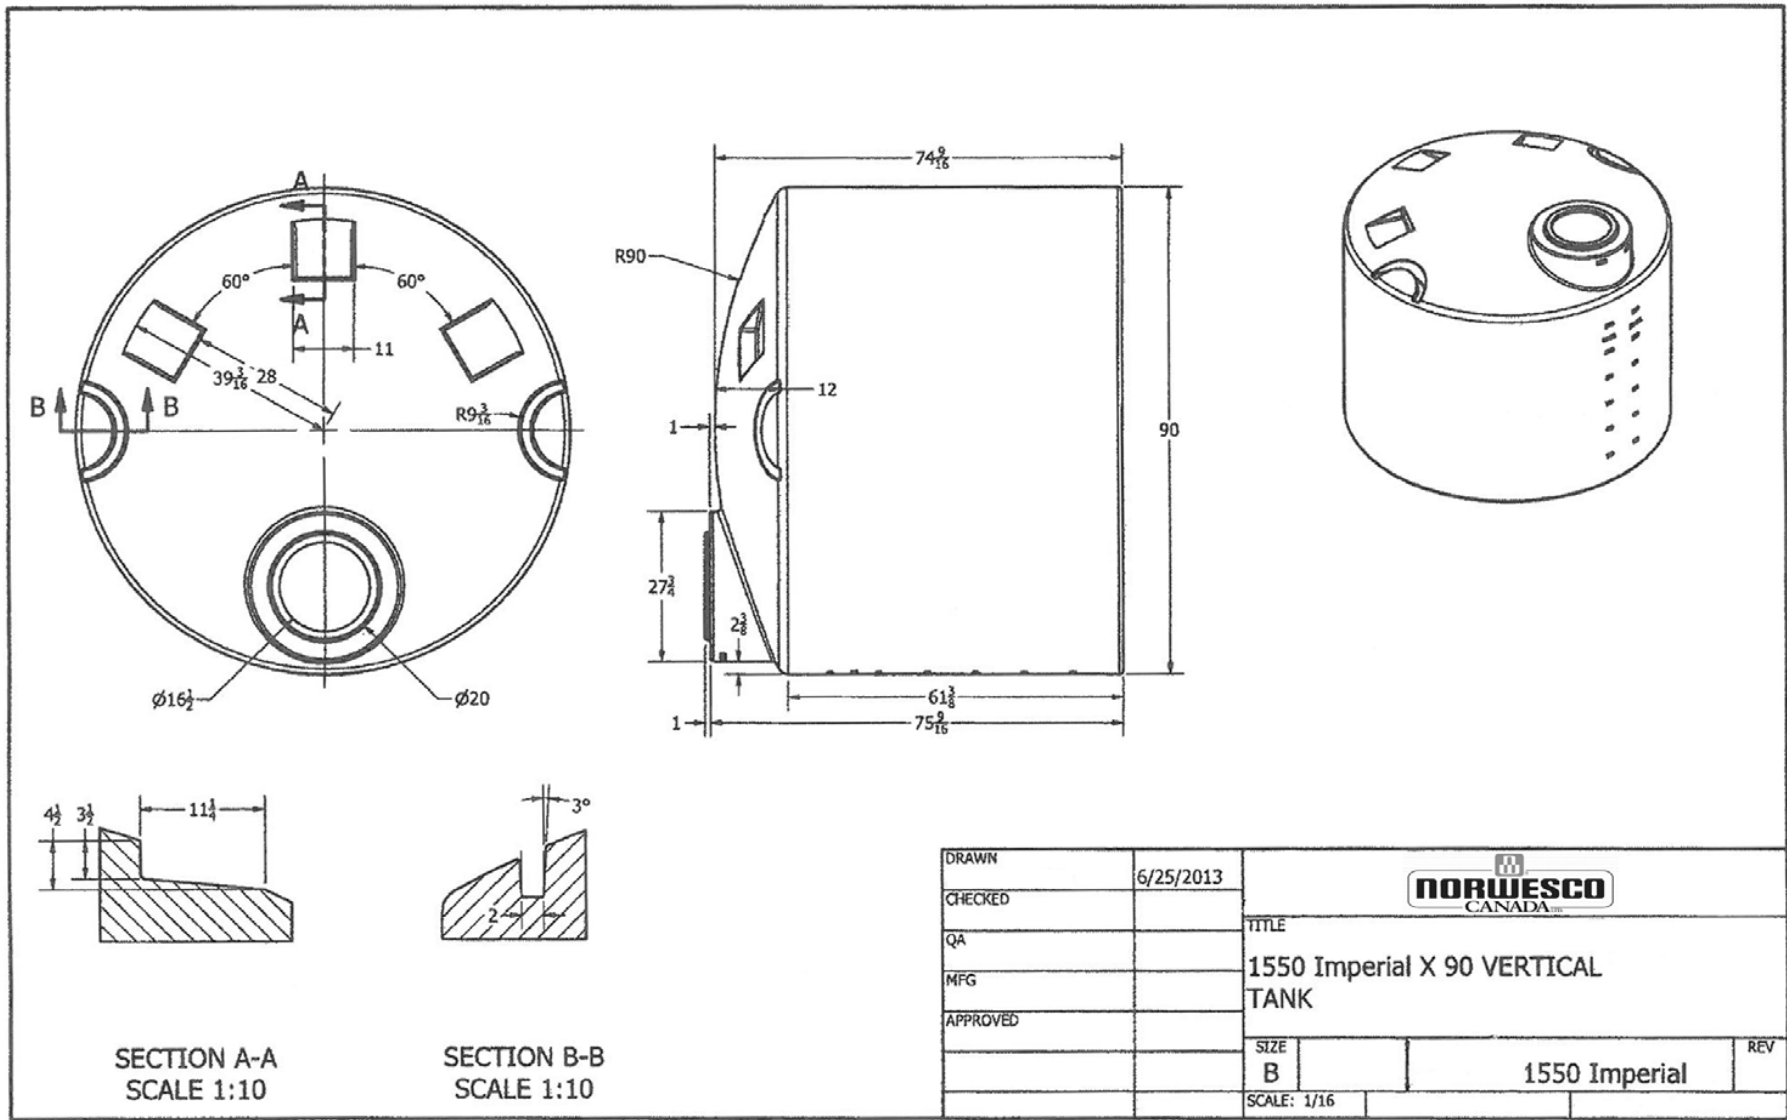

if it flows,
we go with it

1.800.665.4499
barrplastics.com

DRAWN	6/25/2013		
CHECKED			
QA		TITLE	
MFG		1550 Imperial X 90 VERTICAL TANK	
APPROVED		SIZE	REV
		B	1550 Imperial
		SCALE: 1/16	