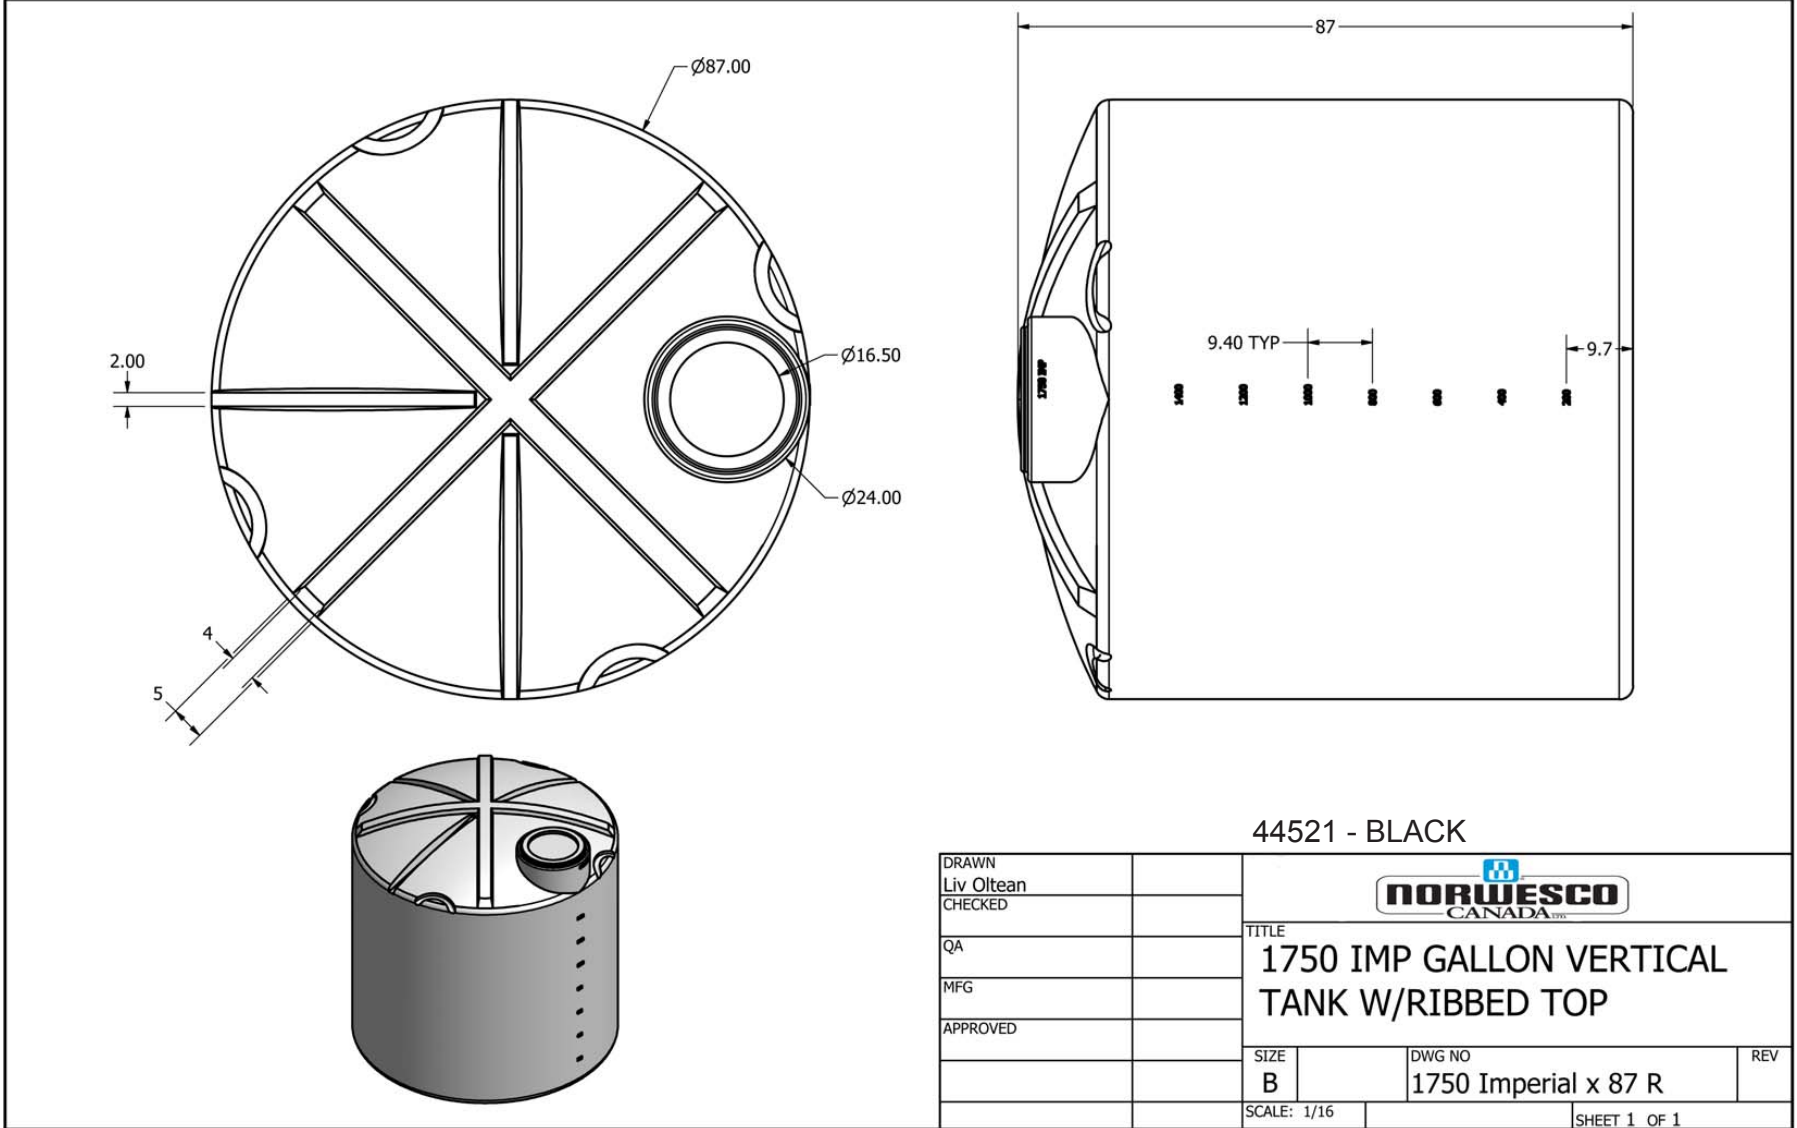

if it flows,
we go with it

1.800.665.4499
barrplastics.com

44521 - BLACK

DRAWN Liv Oltean			
CHECKED			
QA		TITLE	
MFG		1750 IMP GALLON VERTICAL TANK W/RIBBED TOP	
APPROVED		SIZE	DWG NO
		B	1750 Imperial x 87 R
		SCALE: 1/16	REV
			SHEET 1 OF 1