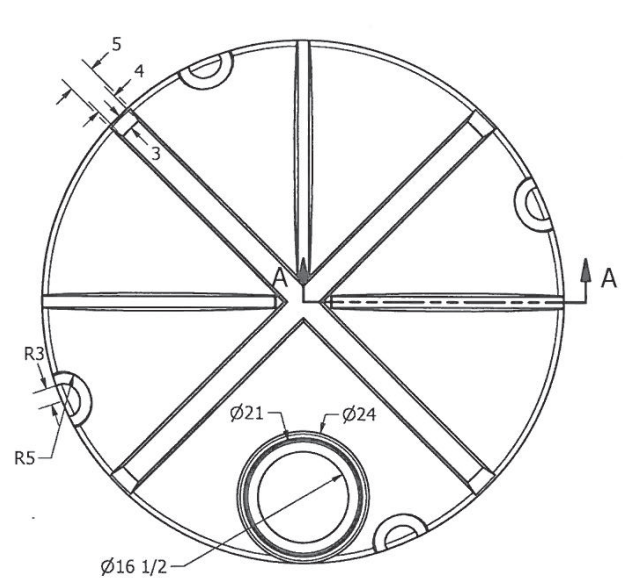

if it flows,
we go with it

1.800.665.4499
barrplastics.com

DRAWN Jerry Paulson	2/11/2012	NORWESCO	
CHECKED		NORWESCO, INC. SAINT BONIFACIUS, MN	
QA		TITLE	
MFG		2100 IMPERIAL X 95 DIA RIBBED TOP	
APPROVED		SIZE	DWG NO
		B	2100 Imperial x 95
		SCALE: 1/16	REV
			SHEET 1 OF 1

2100 IG (2500 USG) 44522 BLACK