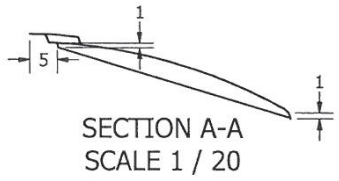

if it flows,
we go with it

1.800.665.4499
barrplastics.com

DRAWN Jerry Paulson	2/11/2012	NORWESCO	
CHECKED		NORWESCO, INC. SAINT BONIFACIUS, MN	
QA		TITLE	
MFG		2100 IMPERIAL X 95 DIA RIBBED TOP	
APPROVED		SIZE	DWG NO
		B	2100 Imperial x 95
		SCALE: 1/16	REV
			SHEET 1 OF 1

2100 IG (2500 USG) 44522 BLACK