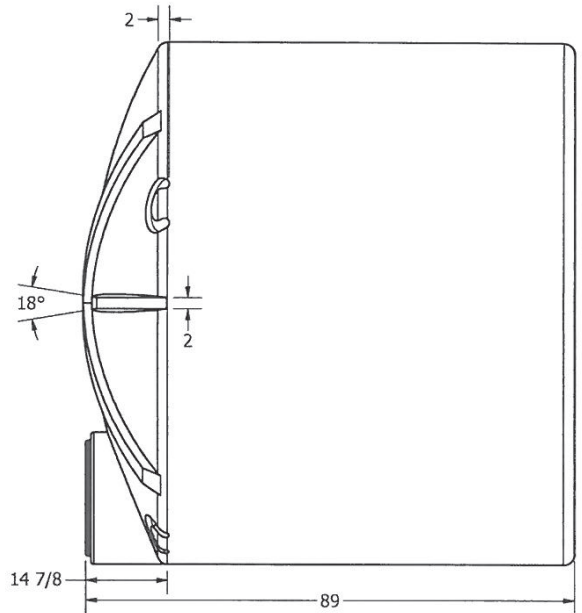

if it flows,
we go with it

1.800.665.4499
barrplastics.com

DRAWN Jerry Paulson	2/11/2012	NORWESCO	
CHECKED		NORWESCO, INC. SAINT BONIFACIUS, MN	
QA		TITLE	
MFG		2100 IMPERIAL X 95 DIA RIBBED TOP	
APPROVED		SIZE	DWG NO
		B	2100 Imperial x 95
		SCALE: 1/16	REV
			SHEET 1 OF 1

2100 IG (2500 USG) 44522 BLACK