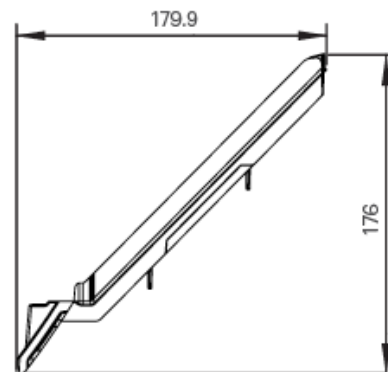

if it flows,
we go with it

1.800.665.4499
barrplastics.com

RHAC01

FRONT VIEW

SIDE VIEW

RHAC02

FRONT VIEW

SIDE VIEW

ALL DIMENSIONS IN MM UNLESS OTHERWISE STATED.

Fitment

RHAC01	Fits Leaf Eater Original and Leaf Eater Plus
RHAC02	Fits Leaf Beater