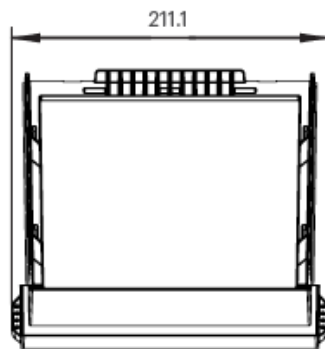

if it flows,
we go with it

1.800.665.4499
barrplastics.com

RHAC01

FRONT VIEW

SIDE VIEW

RHAC02

FRONT VIEW

SIDE VIEW

ALL DIMENSIONS IN MM UNLESS OTHERWISE STATED.

Fitment

RHAC01	Fits Leaf Eater Original and Leaf Eater Plus
RHAC02	Fits Leaf Beater