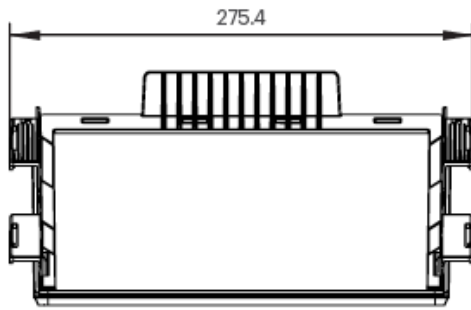

if it flows,
we go with it

1.800.665.4499
barrplastics.com

RHAC01

FRONT VIEW

SIDE VIEW

RHAC02

FRONT VIEW

SIDE VIEW

ALL DIMENSIONS IN MM UNLESS OTHERWISE STATED.

Fitment

RHAC01	Fits Leaf Eater Original and Leaf Eater Plus
RHAC02	Fits Leaf Beater