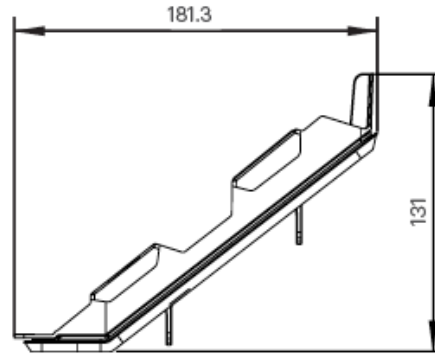

if it flows,
we go with it

1.800.665.4499
barrplastics.com

RHAC01

FRONT VIEW

SIDE VIEW

RHAC02

FRONT VIEW

SIDE VIEW

ALL DIMENSIONS IN MM UNLESS OTHERWISE STATED.

Fitment

RHAC01	Fits Leaf Eater Original and Leaf Eater Plus
RHAC02	Fits Leaf Beater