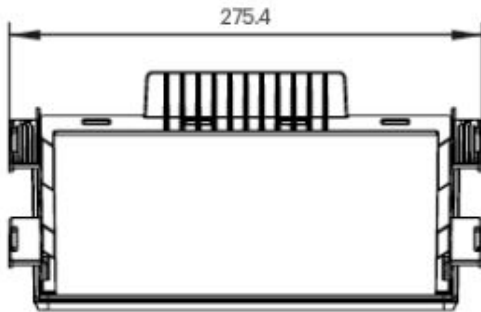

### RHAC01

FRONT VIEW

SIDE VIEW

### RHAC02

FRONT VIEW

SIDE VIEW

ALL DIMENSIONS IN MM UNLESS OTHERWISE STATED.

#### Fitment

RHAC01	Fits Leaf Eater Original and Leaf Eater Plus
RHAC02	Fits Leaf Beater