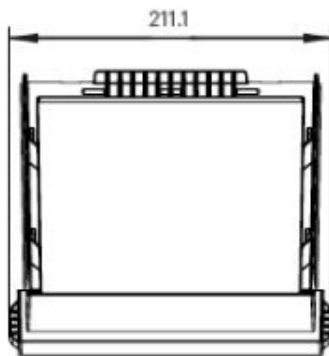

### RHAC01

FRONT VIEW

SIDE VIEW

### RHAC02

FRONT VIEW

SIDE VIEW

ALL DIMENSIONS IN MM UNLESS OTHERWISE STATED.

#### Fitment

RHAC01	Fits Leaf Eater Original and Leaf Eater Plus
RHAC02	Fits Leaf Beater