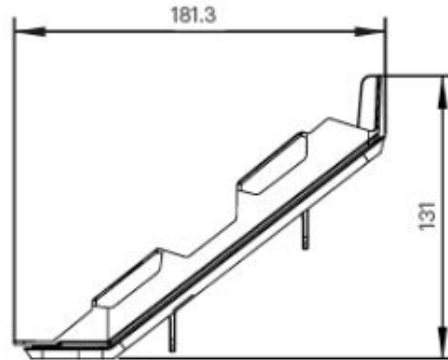

### RHAC01

FRONT VIEW

SIDE VIEW

### RHAC02

FRONT VIEW

SIDE VIEW

ALL DIMENSIONS IN MM UNLESS OTHERWISE STATED.

#### Fitment

RHAC01	Fits Leaf Eater Original and Leaf Eater Plus
RHAC02	Fits Leaf Beater