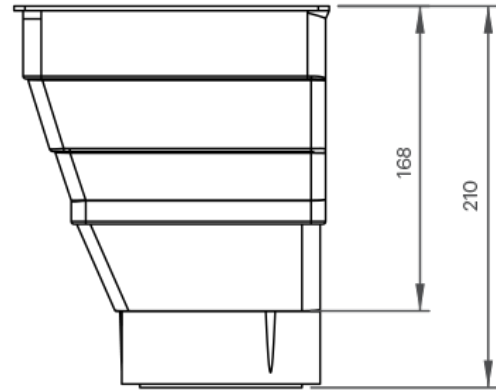

if it flows,
we go with it

1.800.665.4499
barrplastics.com

FRONT VIEW

SIDE VIEW

TOP VIEW

ALL DIMENSIONS IN MM UNLESS OTHERWISE STATED.

Pipe Fitment

RHLC01	DN90 M	Fits into 90mm socket
	DN100 M	Fits into 100mm socket