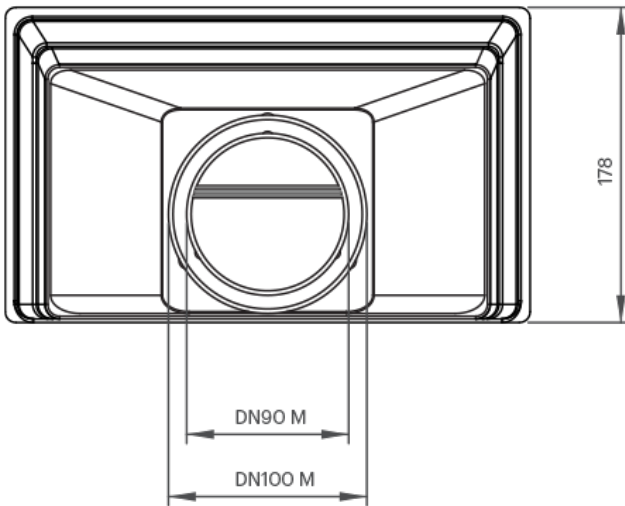

if it flows,
we go with it

1.800.665.4499
barrplastics.com

FRONT VIEW

SIDE VIEW

TOP VIEW

ALL DIMENSIONS IN MM UNLESS OTHERWISE STATED.

Pipe Fitment

RHLC01	DN90 M	Fits into 90mm socket
	DN100 M	Fits into 100mm socket