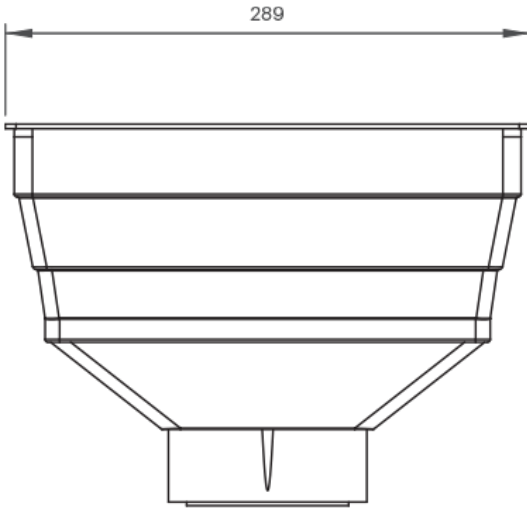

if it flows,
we go with it

1.800.665.4499
barrplastics.com

FRONT VIEW

SIDE VIEW

TOP VIEW

ALL DIMENSIONS IN MM UNLESS OTHERWISE STATED.

Pipe Fitment

RHLC01	DN90 M	Fits into 90mm socket
	DN100 M	Fits into 100mm socket