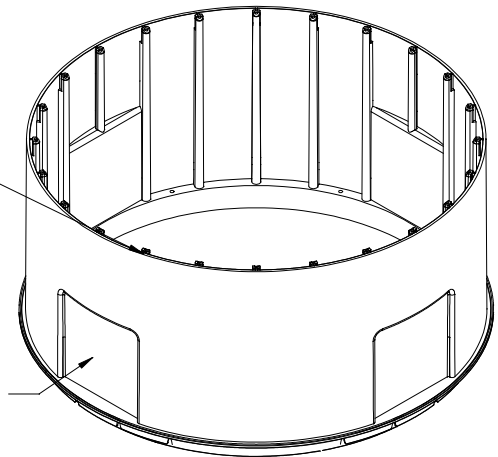

if it flows,  
we go with it

1.800.665.4499  
barrplastics.com

SECTION A-A

TOP VIEW

FRONT VIEW

BOTTOM DETAIL FITS POLYLOK  
PART NO. - 3008

- 3008-R12
- 3008-R12B
- 3009-AR
- 3009-RTR24
- 3008-RP

TOP DETAIL FITS POLYLOK  
PART NO.- 3008

- 3008- RC
- 3008-R12
- 3008-G24
- 3008-HD
- 3008-RP

4 - 6" x 6" [15.24 cm X 15.24 cm]  
PANELS TO ALLOW  
FOR EASY WALL PENETRATION  
USING WATER TIGHT GROMMETS

**POLYLOK 12 X 24 RISER**  
**PART NO. 3008-R12F**  
**MATERIAL - HDPE**  
**COLOR - GREEN**