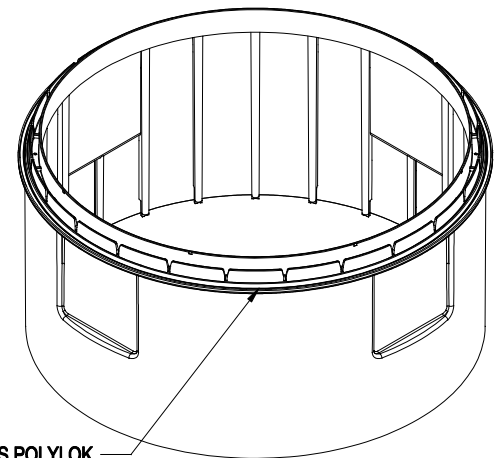

if it flows,  
we go with it

1.800.665.4499  
barrplastics.com

SECTION A-A

TOP VIEW

FRONT VIEW

BOTTOM DETAIL FITS POLYLOK  
PART NO. - 3008

- 3008-R12
- 3008-R12B
- 3009-AR
- 3009-RTR24
- 3008-RP

TOP DETAIL FITS POLYLOK  
PART NO.- 3008

- 3008- RC
- 3008-R12
- 3008-G24
- 3008-HD
- 3008-RP

4 - 6" x 6" [15.24 cm X 15.24 cm]  
PANELS TO ALLOW  
FOR EASY WALL PENETRATION  
USING WATER TIGHT GROMMETS

**POLYLOK 12 X 24 RISER**  
**PART NO. 3008-R12F**  
**MATERIAL - HDPE**  
**COLOR - GREEN**