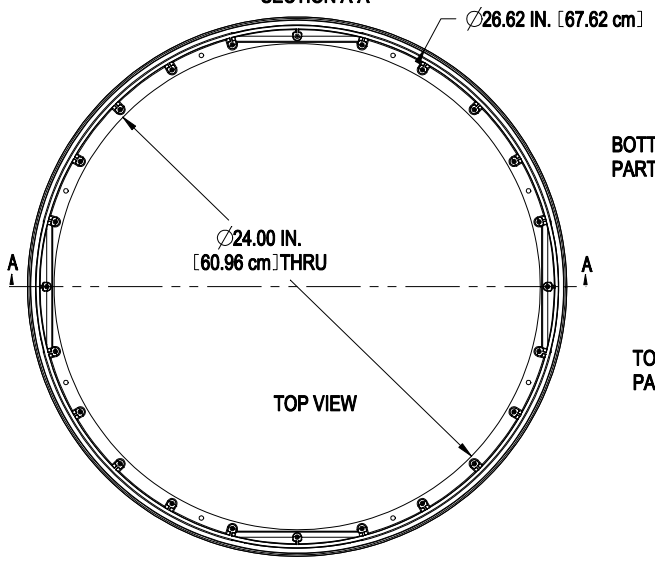

if it flows,  
we go with it

1.800.665.4499  
barrplastics.com

SECTION A-A

TOP VIEW

FRONT VIEW

BOTTOM DETAIL FITS POLYLOK  
PART NO. - 3008

- 3008-R12
- 3008-R12B
- 3009-AR
- 3009-RTR24
- 3008-RP

TOP DETAIL FITS POLYLOK  
PART NO.- 3008

- 3008- RC
- 3008-R12
- 3008-G24
- 3008-HD
- 3008-RP

4 - 6" x 6" [15.24 cm X 15.24 cm]  
PANELS TO ALLOW  
FOR EASY WALL PENETRATION  
USING WATER TIGHT GROMMETS

**POLYLOK 12 X 24 RISER**  
**PART NO. 3008-R12F**  
**MATERIAL - HDPE**  
**COLOR - GREEN**