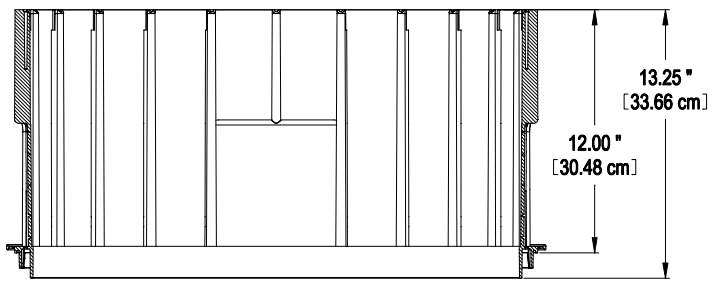

if it flows,  
we go with it

1.800.665.4499  
barrplastics.com

SECTION A-A

TOP VIEW

FRONT VIEW

BOTTOM DETAIL FITS POLYLOK  
PART NO. - 3008

- 3008-R12
- 3008-R12B
- 3009-AR
- 3009-RTR24
- 3008-RP

TOP DETAIL FITS POLYLOK  
PART NO.- 3008

- 3008- RC
- 3008-R12
- 3008-G24
- 3008-HD
- 3008-RP

4 - 6" x 6" [15.24 cm X 15.24 cm]  
PANELS TO ALLOW  
FOR EASY WALL PENETRATION  
USING WATER TIGHT GROMMETS

**POLYLOK 12 X 24 RISER**  
**PART NO. 3008-R12F**  
**MATERIAL - HDPE**  
**COLOR - GREEN**