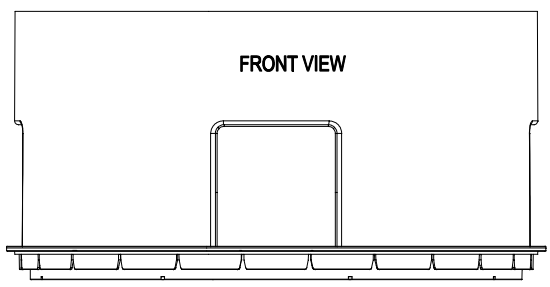

if it flows,  
we go with it

1.800.665.4499  
barrplastics.com

SECTION A-A

TOP VIEW

FRONT VIEW

BOTTOM DETAIL FITS POLYLOK  
PART NO. - 3008

- 3008-R12
- 3008-R12B
- 3009-AR
- 3009-RTR24
- 3008-RP

TOP DETAIL FITS POLYLOK  
PART NO.- 3008

- 3008- RC
- 3008-R12
- 3008-G24
- 3008-HD
- 3008-RP

4 - 6" x 6" [15.24 cm X 15.24 cm]  
PANELS TO ALLOW  
FOR EASY WALL PENETRATION  
USING WATER TIGHT GROMMETS

**POLYLOK 12 X 24 RISER**  
**PART NO. 3008-R12F**  
**MATERIAL - HDPE**  
**COLOR - GREEN**