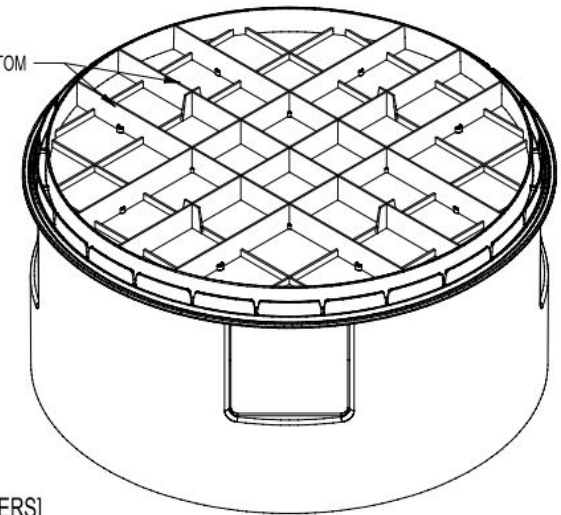

if it flows,
we go with it

1.800.665.4499
barrplastics.com

SECTION A-A

TOP VIEW

TOP DETAIL FITS POLYLOK
 PART NO.- 3008
 3008- RC
 3008-R12
 3008-G24
 3008-HD
 3008-RP

4 - 6" x 6" [15.24 cm X 15.24 cm]
 PANELS TO ALLOW
 FOR EASY WALL PENETRATION
 USING WATER TIGHT GROMMETS

RIBBED BOTTOM

POLYLOK 12 X 24 BASIN
 PART NO. 3008-R12B
 MATERIAL - HDPE
 CAPACITY - 12" TALL BASIN - 25 GALLONS [94.5 LITERS]