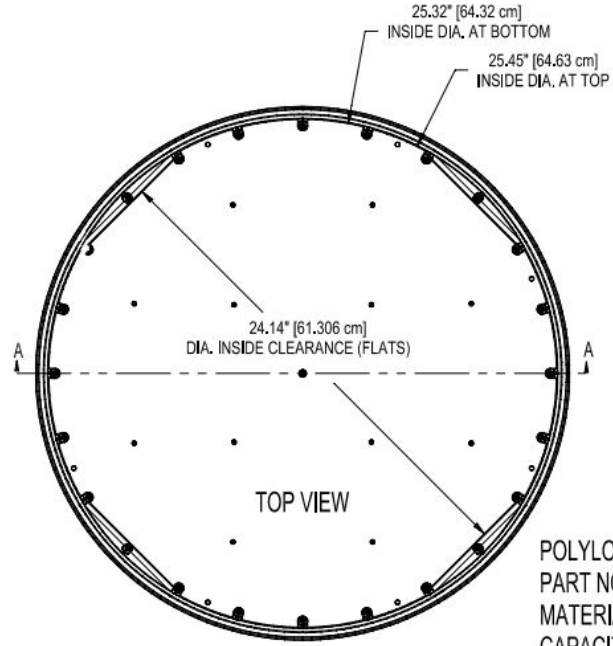

if it flows,
we go with it

1.800.665.4499
barrplastics.com

SECTION A-A

TOP VIEW

TOP DETAIL FITS POLYLOK
 PART NO.- 3008
 3008- RC
 3008-R12
 3008-G24
 3008-HD
 3008-RP

4 - 6" x 6" [15.24 cm X 15.24 cm]
 PANELS TO ALLOW
 FOR EASY WALL PENETRATION
 USING WATER TIGHT GROMMETS

RIBBED BOTTOM

POLYLOK 12 X 24 BASIN
 PART NO. 3008-R12B
 MATERIAL - HDPE
 CAPACITY - 12" TALL BASIN - 25 GALLONS [94.5 LITERS]