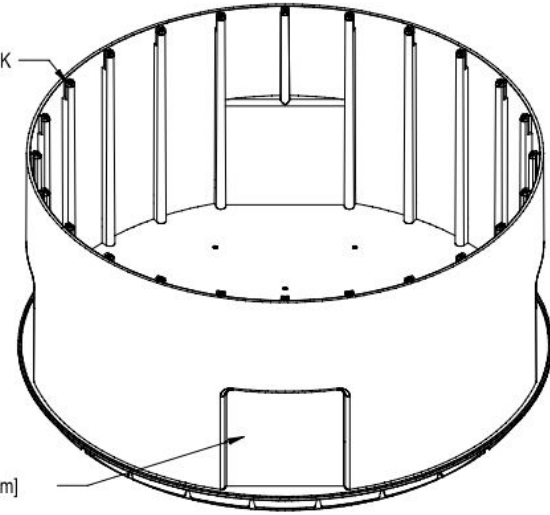

if it flows,
we go with it

1.800.665.4499
barrplastics.com

SECTION A-A

TOP VIEW

TOP DETAIL FITS POLYLOK
 PART NO.- 3008
 3008- RC
 3008-R12
 3008-G24
 3008-HD
 3008-RP

4 - 6" x 6" [15.24 cm X 15.24 cm]
 PANELS TO ALLOW
 FOR EASY WALL PENETRATION
 USING WATER TIGHT GROMMETS

RIBBED BOTTOM

POLYLOK 12 X 24 BASIN
 PART NO. 3008-R12B
 MATERIAL - HDPE
 CAPACITY - 12" TALL BASIN - 25 GALLONS [94.5 LITERS]