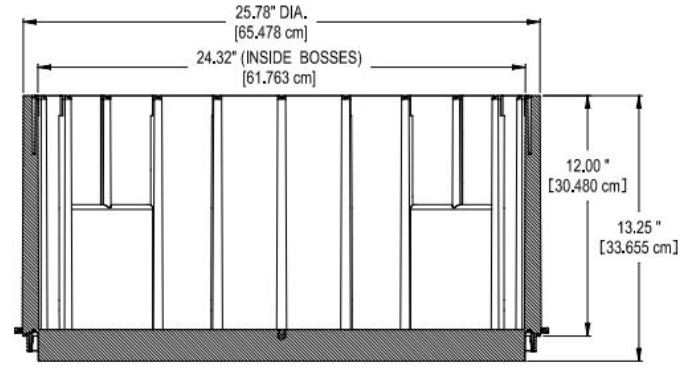

if it flows,
we go with it

1.800.665.4499
barrplastics.com

SECTION A-A

TOP VIEW

TOP DETAIL FITS POLYLOK
 PART NO.- 3008
 3008- RC
 3008-R12
 3008-G24
 3008-HD
 3008-RP

4 - 6" x 6" [15.24 cm X 15.24 cm]
 PANELS TO ALLOW
 FOR EASY WALL PENETRATION
 USING WATER TIGHT GROMMETS

RIBBED BOTTOM

POLYLOK 12 X 24 BASIN
 PART NO. 3008-R12B
 MATERIAL - HDPE
 CAPACITY - 12" TALL BASIN - 25 GALLONS [94.5 LITERS]