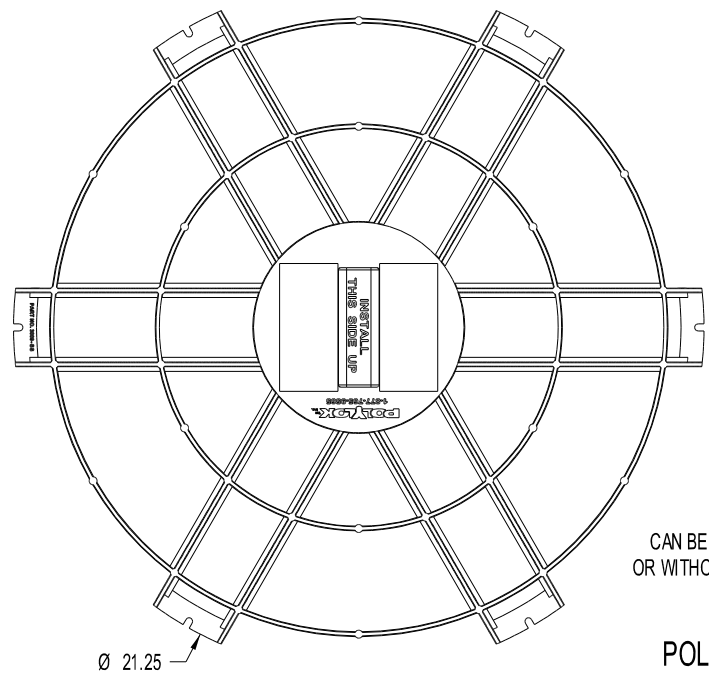

if it flows,  
we go with it

1.800.665.4499  
barrplastics.com

POLYLOK 20" SAFETY SCREEN  
PART NO. - 3009-SS  
MATERIAL - ABS