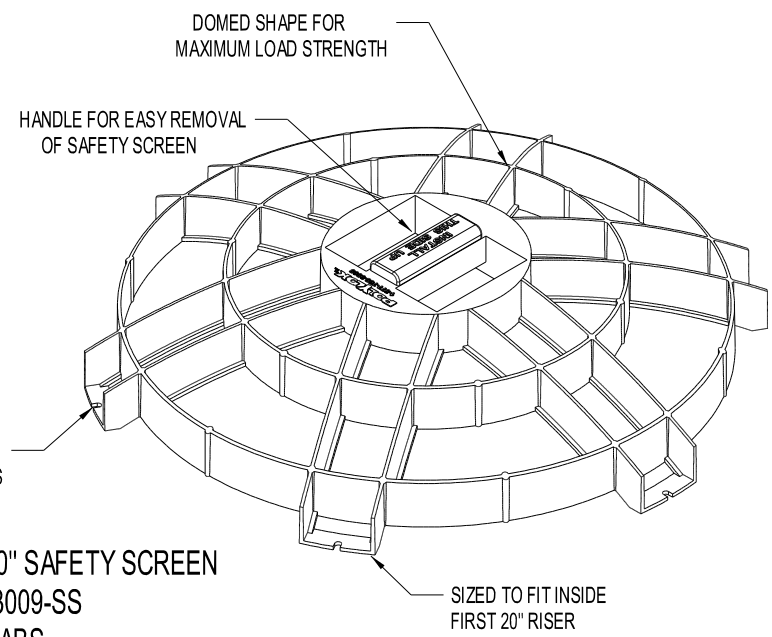

if it flows,  
we go with it

1.800.665.4499  
barrplastics.com

POLYLOK 20" SAFETY SCREEN  
PART NO. - 3009-SS  
MATERIAL - ABS