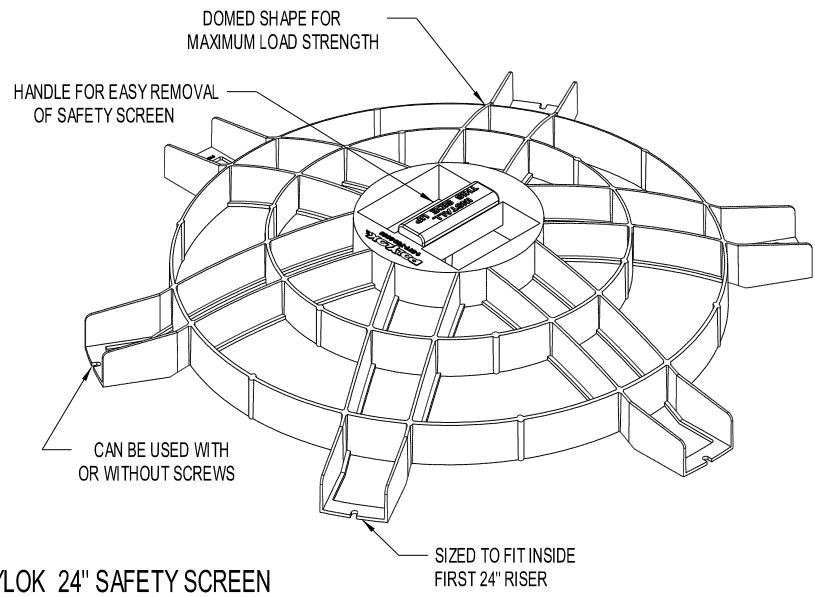

if it flows,
we go with it

1.800.665.4499
barrplastics.com

POLYLOK 24" SAFETY SCREEN
PART NO. - 3008-SS
MATERIAL - ABS