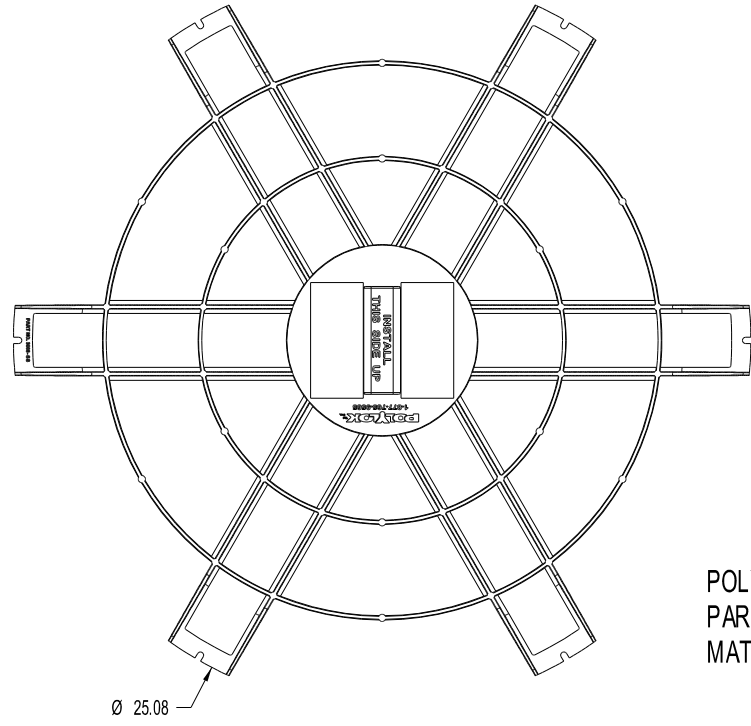

if it flows,
we go with it

1.800.665.4499
barrplastics.com

POLYLOK 24" SAFETY SCREEN
PART NO. - 3008-SS
MATERIAL - ABS