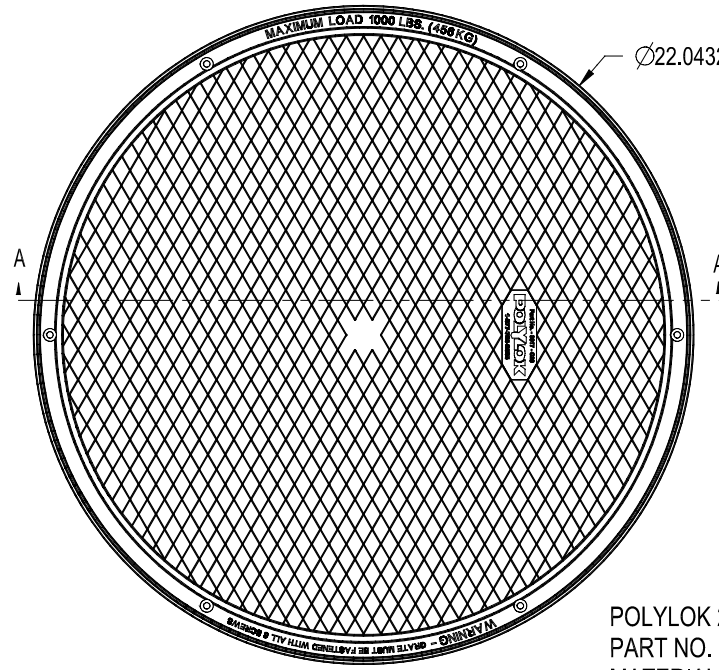

if it flows,
we go with it

1.800.665.4499
barrplastics.com

BOTTOM DETAIL FITS POLYLOK
PART NO. - 3009
3009-R12
3009-AR
3000-RTR20
3009-RP
3017-20

POLYLOK 20" HD COVER
PART NO. 3017-C20
MATERIAL - HDPE
COLOR - GREEN
LOAD RATING - 1000 LBS.