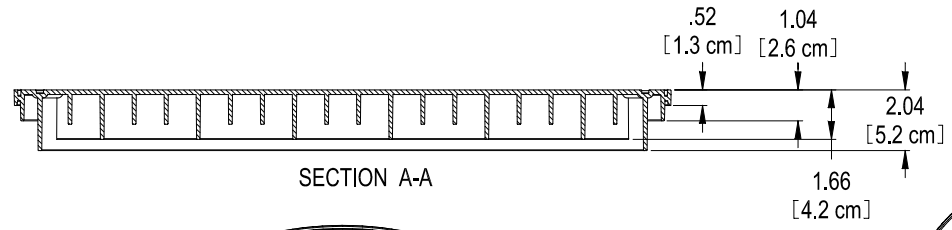

if it flows,
we go with it

1.800.665.4499
barrplastics.com

BOTTOM DETAIL FITS POLYLOK
PART NO. - 3009
3009-R12
3009-AR
3000-RTR20
3009-RP
3017-20

POLYLOK 20" HD COVER
PART NO. 3017-C20
MATERIAL - HDPE
COLOR - GREEN
LOAD RATING - 1000 LBS.