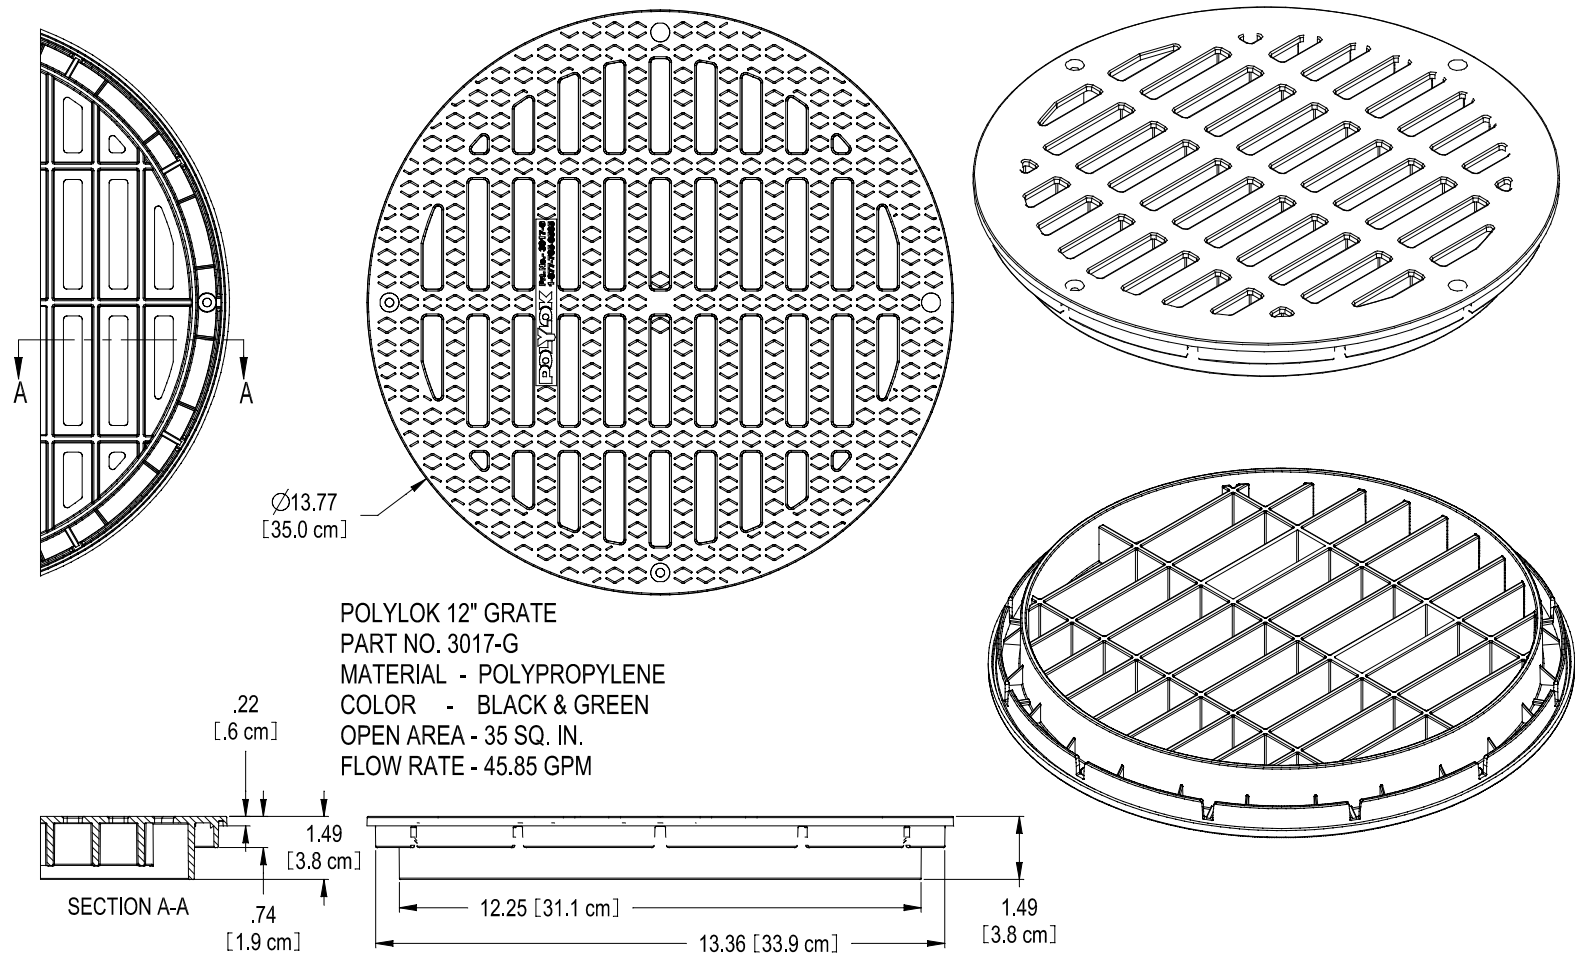

if it flows,  
we go with it

1.800.665.4499  
barrplastics.com

POLYLOK 12" GRATE  
 PART NO. 3017-G  
 MATERIAL - POLYPROPYLENE  
 COLOR - BLACK & GREEN  
 OPEN AREA - 35 SQ. IN.  
 FLOW RATE - 45.85 GPM