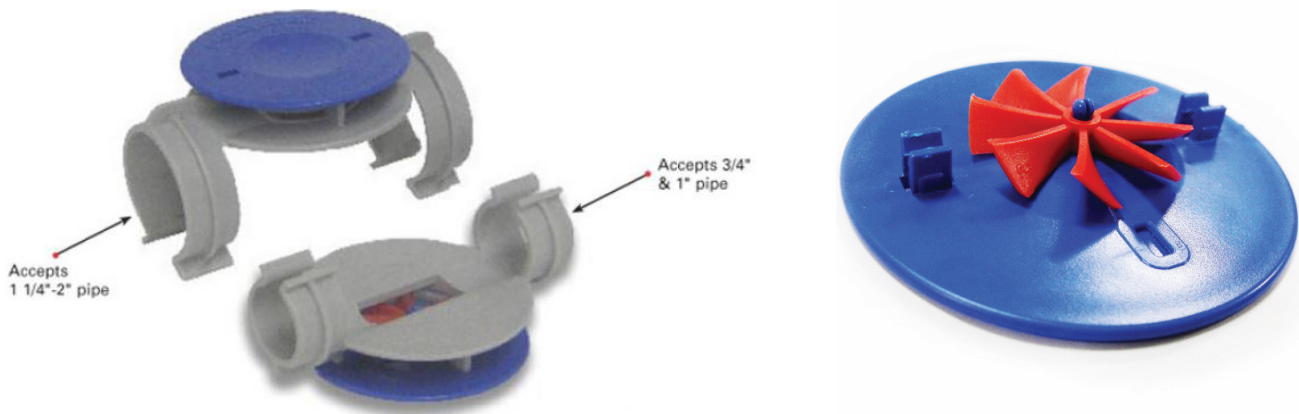

# Septic System Accessories

### Polylok Orifice Diffuser

The Orifice Diffuser ensures even distribution on lateral piping from all orifices in any system by separating the discharge orifice from the drain media, which effectively protects the system. The diffuser is constructed out of engineered resin and its slotted design prevents plugging of discharge openings with surrounding soil. You have a choice to install it with discharge openings facing up or down. The diffuser fits securely onto 1", 1.25", 1.5" or 2" PVC pipe.

### Polylok Extend & Lok Adapter

The Polylok Extend & Lok Adapter is easy to use for extending the length of an inlet or outlet pipe to make the filter and/or baffle installation process a snap. It fits any 3" or 4" pipe and requires no gluing. It centers the filter or tee under your riser.