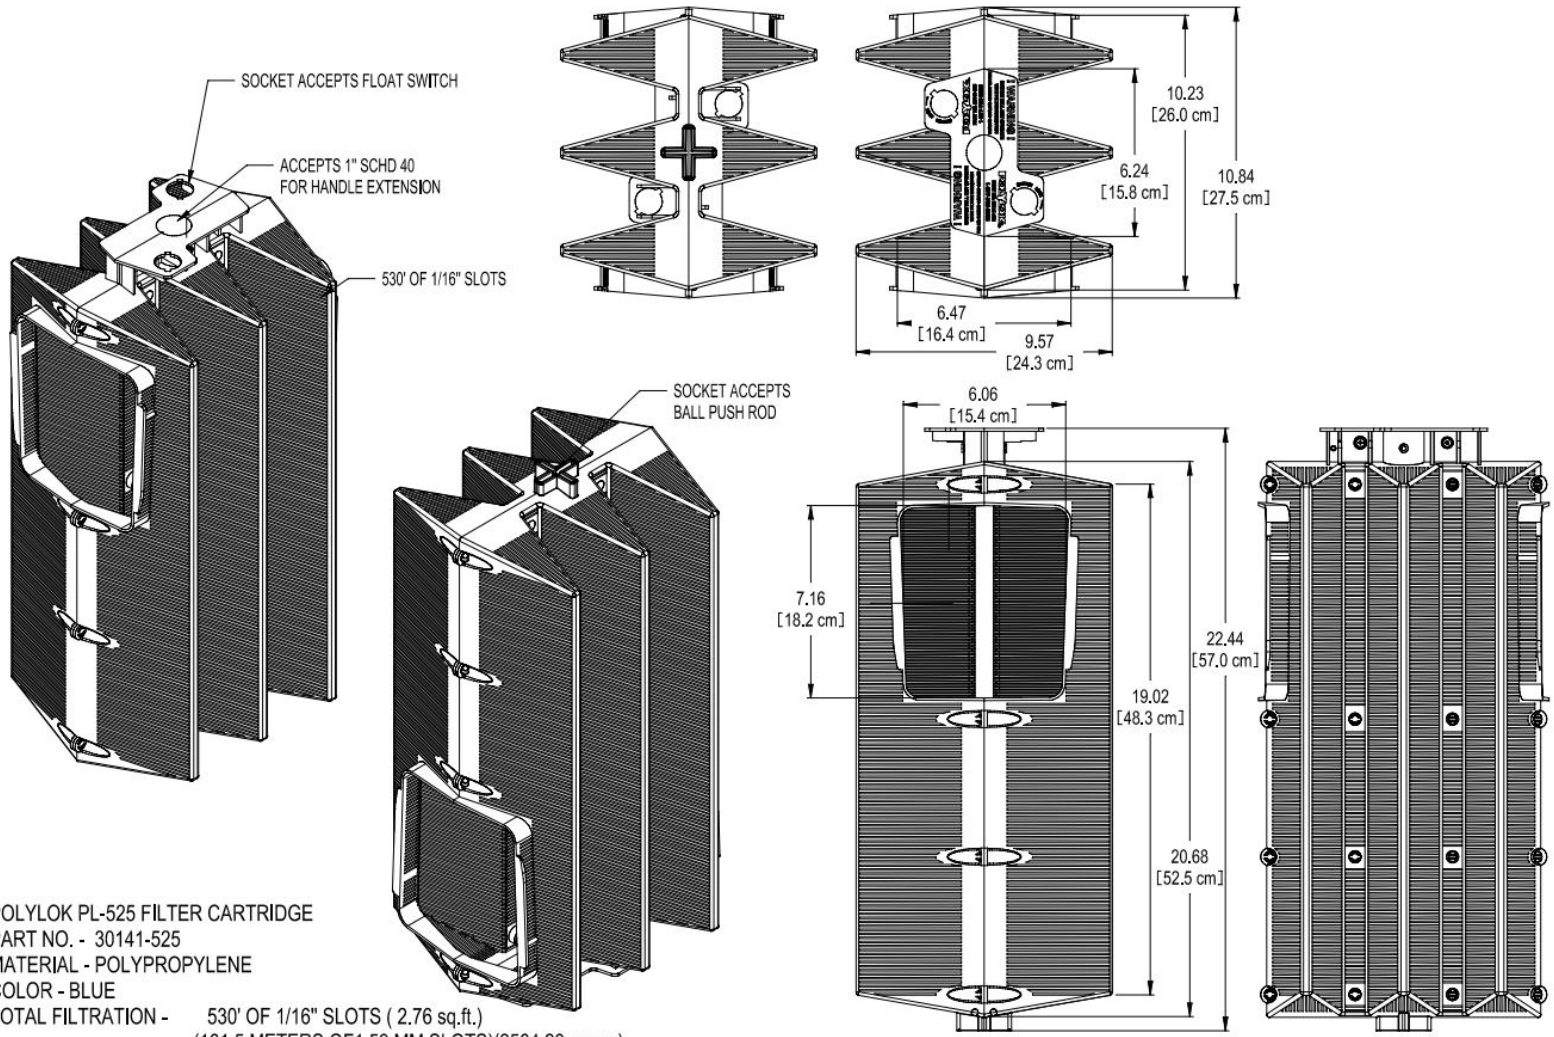

if it flows,
we go with it

1.800.665.4499
barrplastics.com

POLYLOK PL-525 FILTER CARTRIDGE
 PART NO. - 30141-525
 MATERIAL - POLYPROPYLENE
 COLOR - BLUE
 TOTAL FILTRATION - 530' OF 1/16" SLOTS (2.76 sq.ft.)
 (161.5 METERS OF 1.59 MM SLOTS)(2564.28 sq.cm)
 TOTAL FILTER SURFACE - 9.58 SQ. FT. (8903.76 sq. cm)