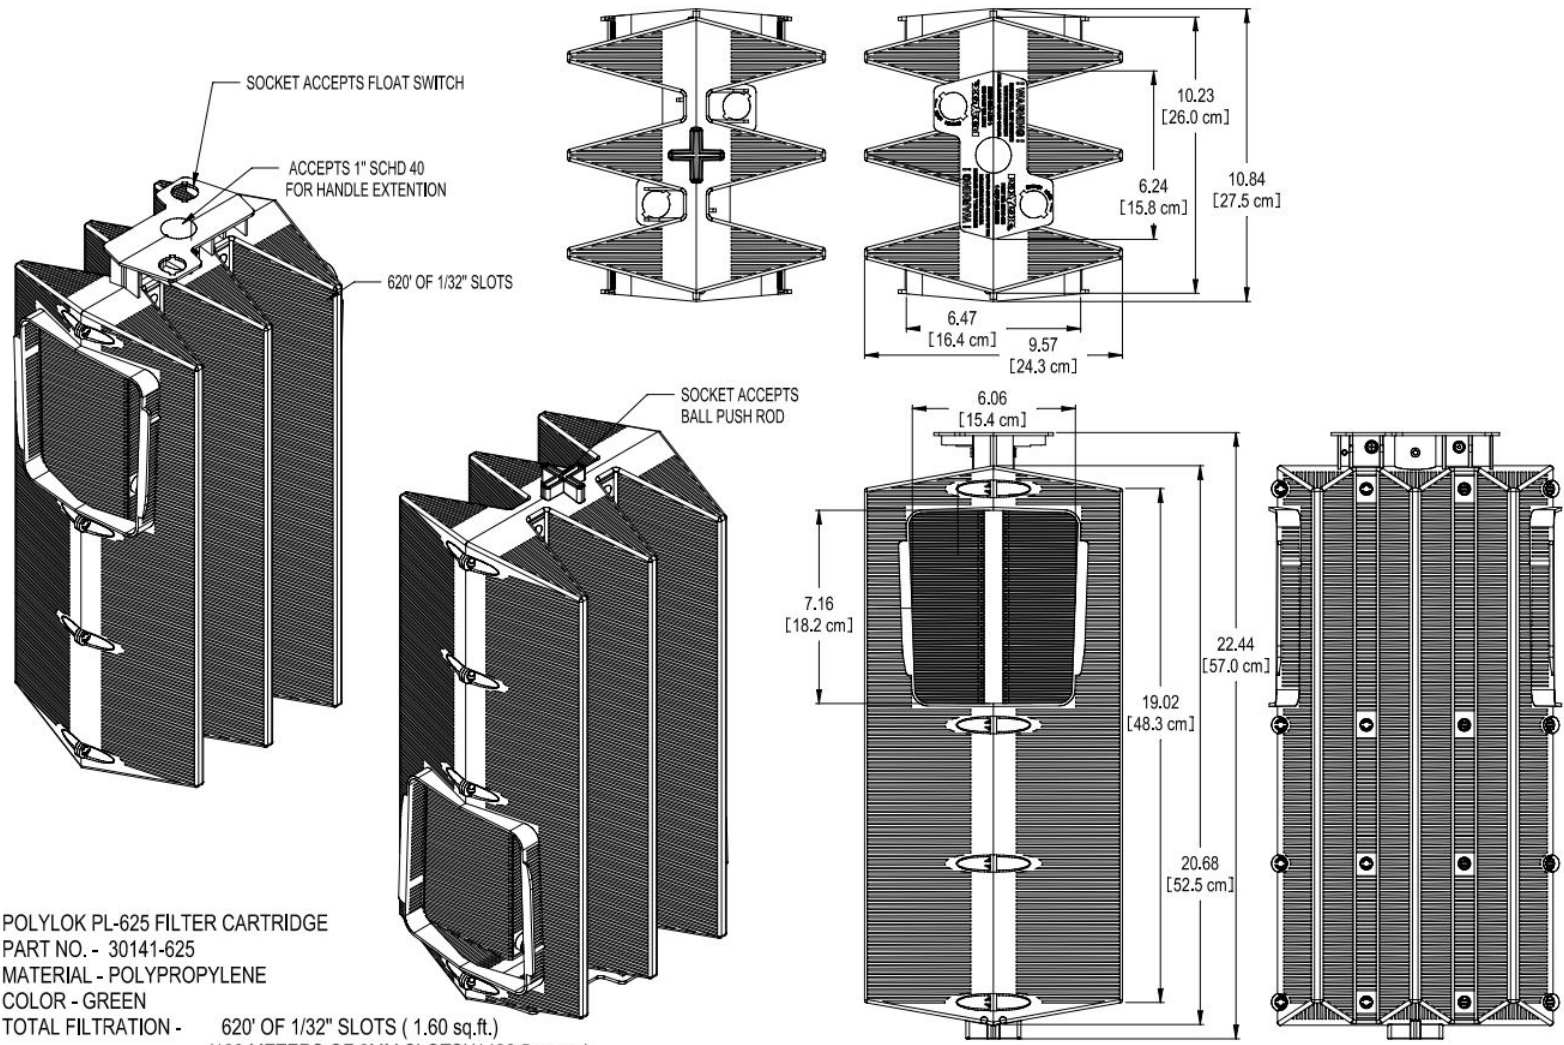

if it flows,
we go with it

1.800.665.4499
barrplastics.com

POLYLOK PL-625 FILTER CARTRIDGE
 PART NO. - 30141-625
 MATERIAL - POLYPROPYLENE
 COLOR - GREEN
 TOTAL FILTRATION - 620' OF 1/32" SLOTS (1.60 sq.ft.)
 (189 METERS OF .8MM SLOTS)(1486.5 sq.cm)
 TOTAL FILTER SURFACE - 9.58 SQ.FT. (8903.76 sq. cm)