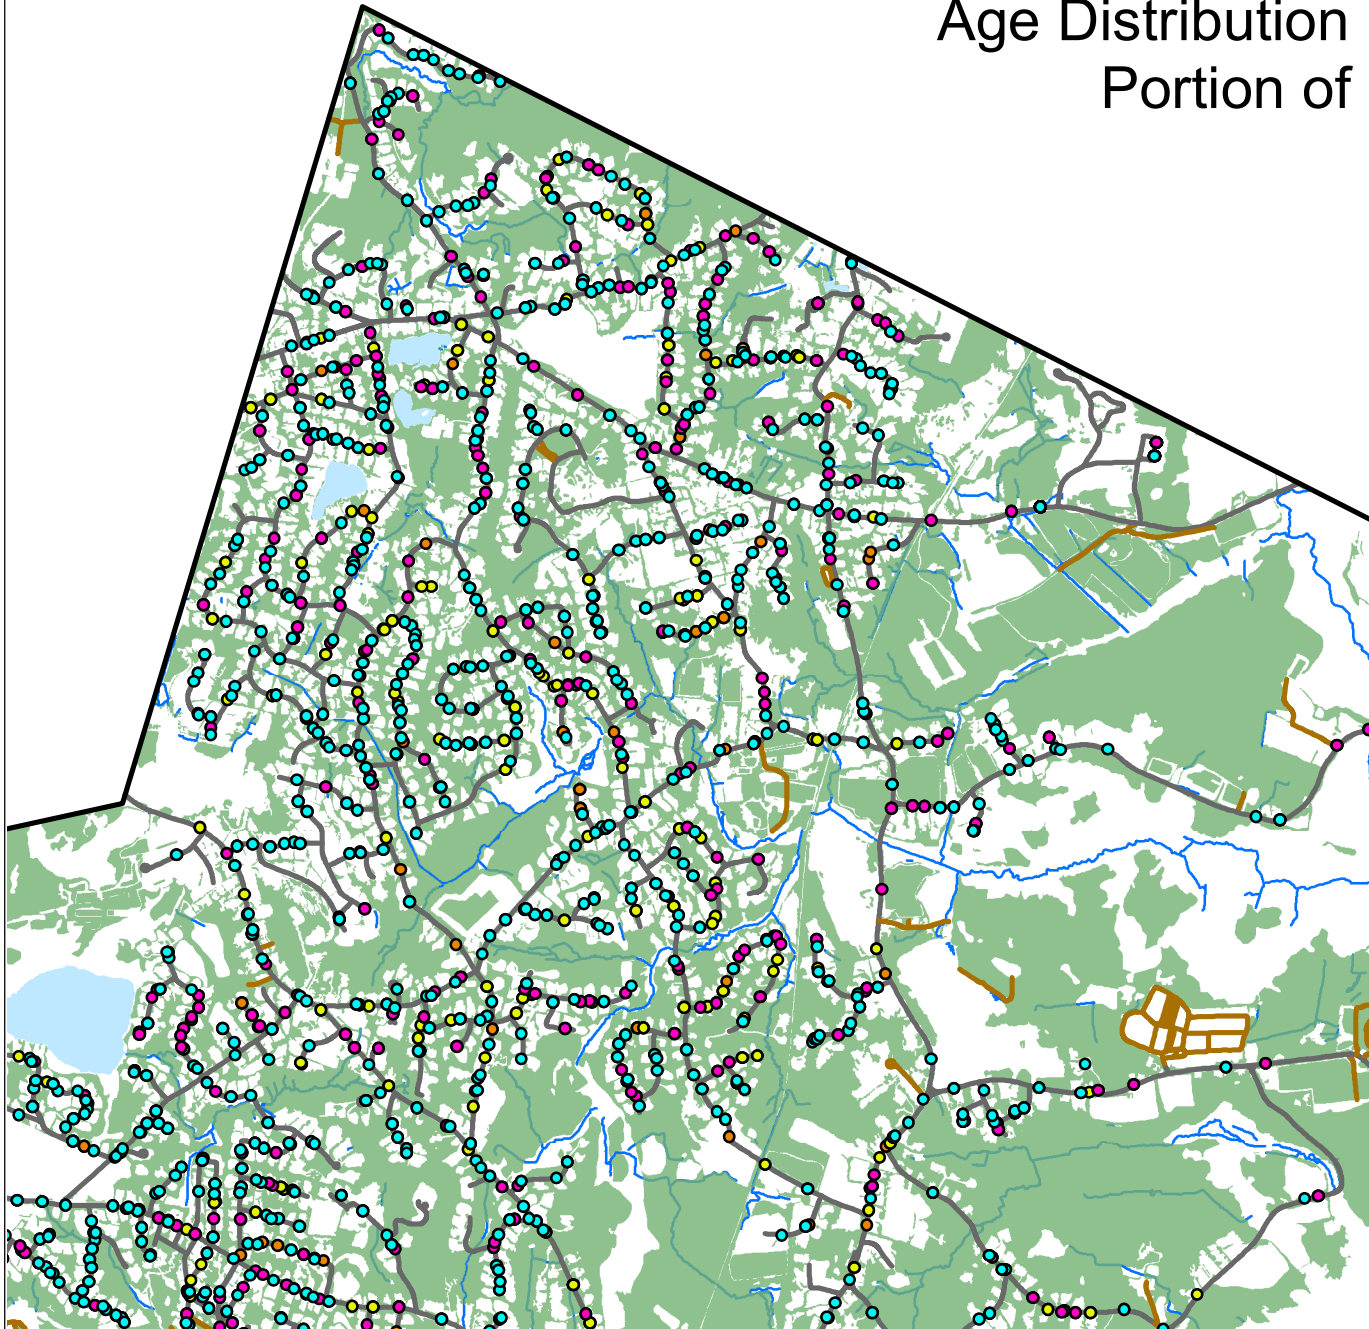

# Council on Aging Age Distribution Map - Residents 55+ Portion of North Sudbury

**Geocoding\_COA\_over55**

**Calc\_Age**

- 55 - 62
- 63 - 72
- 73 - 83
- 84 - 117

▭ Town Boundary

— Paved Road

— Unpaved Road

■ Vegetated Areas

— Streams

■ Lakes\_Reservoirs