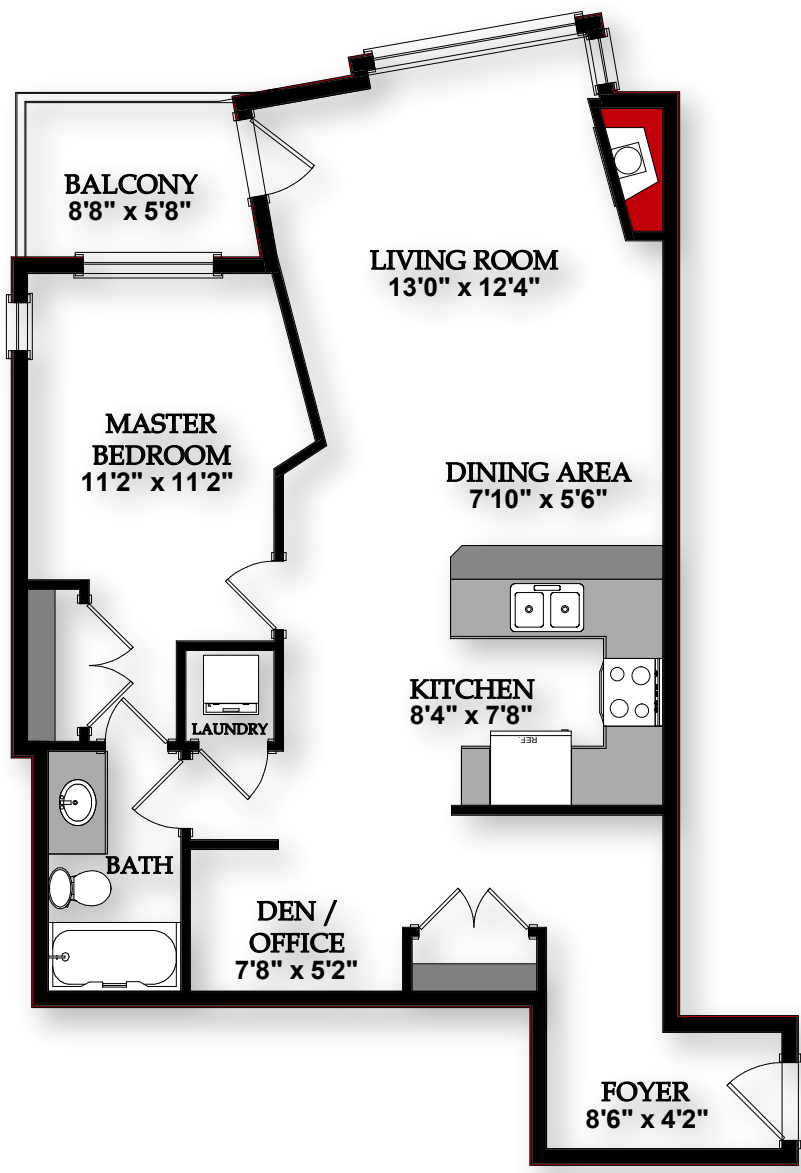

302, 315 24TH AVENUE SW  
MAIN LEVEL - 748.32 Sq.Ft. / 69.52 m<sup>2</sup>  
TOTAL SIZE - 748.32 Sq.Ft. / 69.52 m<sup>2</sup>

CHRISTINA HAGERTY / (403) 815.8185  
JADE DEVELOPMENTS