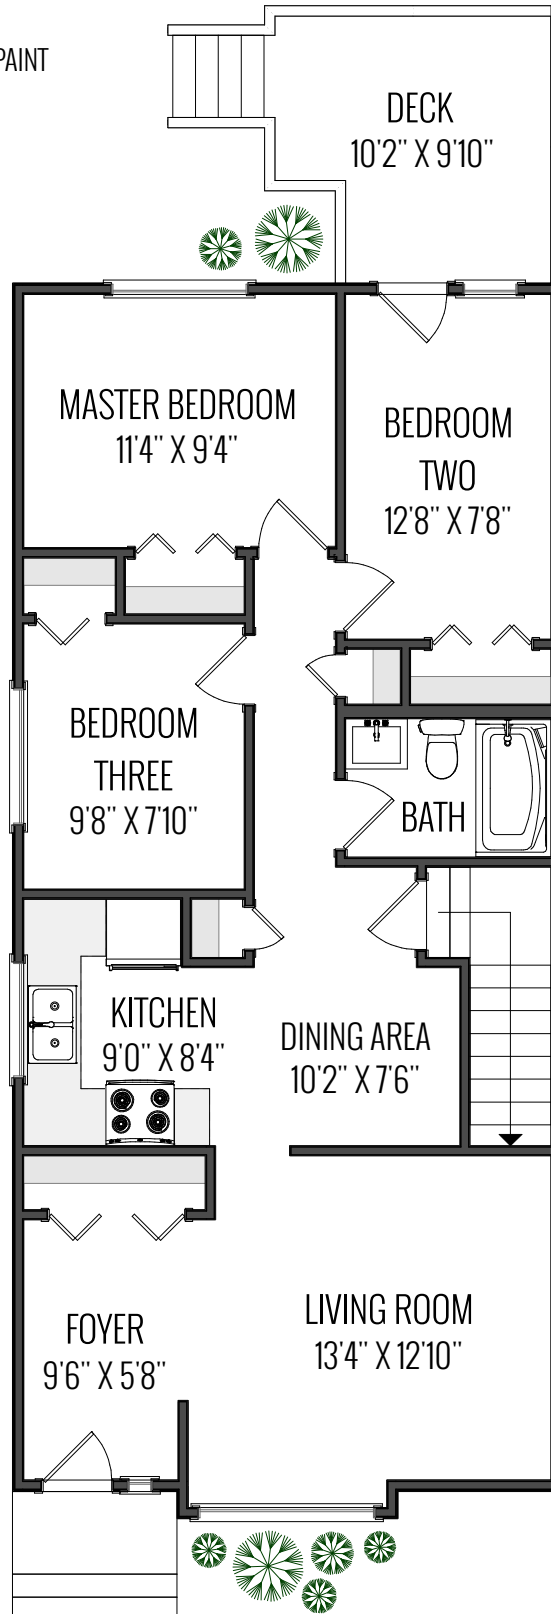

123 WHITWORTH WAY NE

MAIN - 843.21 Sq.ft. / 78.33 m<sup>2</sup>

RMS TOTAL - 843.21 Sq.ft. / 78.33 m<sup>2</sup>

CHRISTINA HAGERTY

RE/MAX REALTY PROFESSIONALS

CHRISTINA@CHRISTINAHAGERTY.CA

403.264.8086

ATTACHED SINGLE FAMILY

\*RECA RMS MEASUREMENTS ARE TAKEN PAINT TO PAINT

\*8'0" CEILINGS THROUGHOUT

CHRISTINA  
HAGERTY  
+ CO.

ZOON  
MEDIA